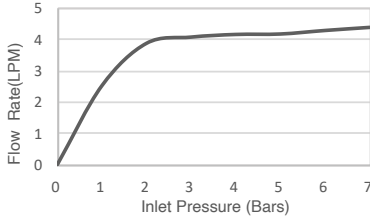

K-77968T-E2-CP
K-77968-BL

Flow Curve