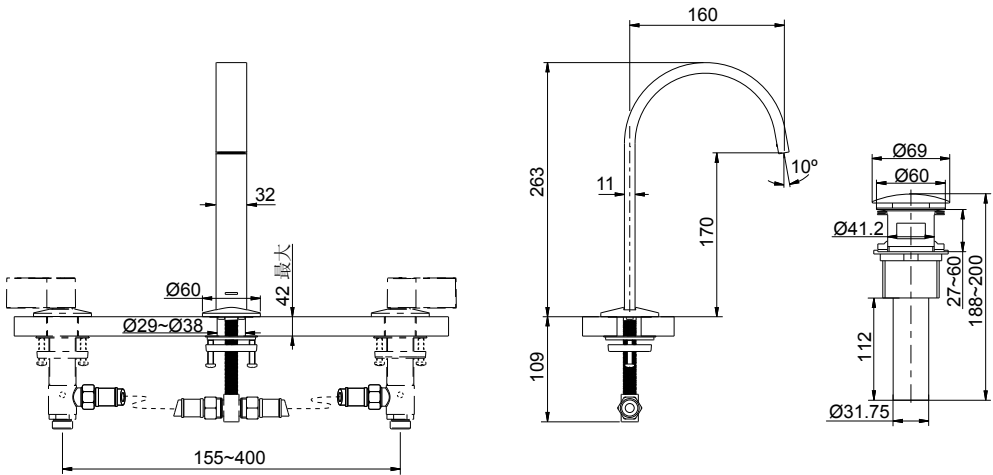

Components

Bathroom Sink Spout with Ribbon Design
K-77968T-E2-CP

Description

Components is a full collection for the contemporary bathroom. The collection invites you to design your own signature look by combining a faucet spout with your style of handles. The different spout and handle combinations within this curated collection allows the user to bring a touch of personality into the room.

Model	K-77968T-2MB	K-77968T-E2-CP
Finish	Vibrant Brushed Moderne Brass (2MB)	Polished Chrome (CP)
Flow rate	7.2 lpm at 4.1 bars	4 lpm at 4.1 bars
Connection Type	G 1/2"	G 1/2"
Drain	Clicker Drain	
Installation type	Deck- or Counter-Mount	
Dimensions	Reach 160 mm, Height 264 mm	
Features	<ul style="list-style-type: none"> - Life-50™ Tested for 50 years of use, Kohler’s cartridge has near diamond hardness - Life-Bright™ Resists corrosion; Kohler Chrome have 3 layers of coating - Complies with SASO – WEL for 77968T-E2-CP & 77968-BL 	

Technical drawing

K-77968T-E2-CP
K-77968-BL

Flow Curve

K-77968T-2MB

Flow Curve