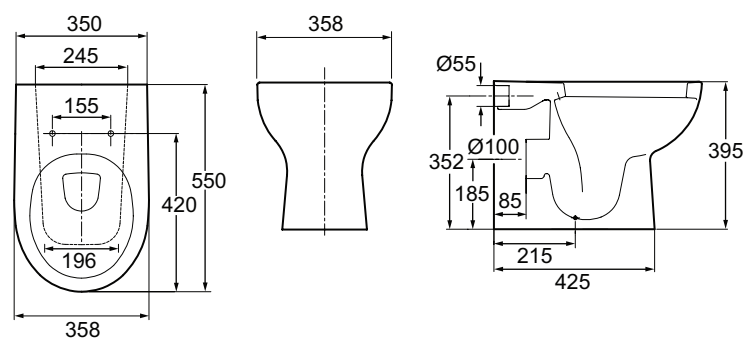

Candide Back-To-Wall Vario WC Pan

18154W

Product Description: Candide back-to-wall vario WC pan

Required Items: E4324-NF Concealed cistern dual flush 3/6L
8848K-00 Flush plate
8094K-00 Standard seat
E70008-00 Slow close seat

Recommended Item: 6276W-NF Connector for vario outlet pans (for conversion to bottom outlet)

Product Dimensions: 550 mm projection

Colour/Finish: White

Material: Vitreous China

Product Weight (kg): 30

Fixings Included: Yes

Guarantee (Years): 25

Additional Information: Most toilet bowl cleaners are safe to use on vitreous china. Follow label directions and use toilet bowl cleaners on the inside of the bowl only. Do not use in-tank toilet cleaners as they damage the flush valve and other working parts.

Dimensions (mm)

Kohler UK

Sales and Technical:

+44 (0) 844 571 0048 (Calls cost 7p per minute plus your phone company's access charge)

info@kohler.co.uk

www.KOHLER.co.uk

THE BOLD LOOK
OF **KOHLER**®