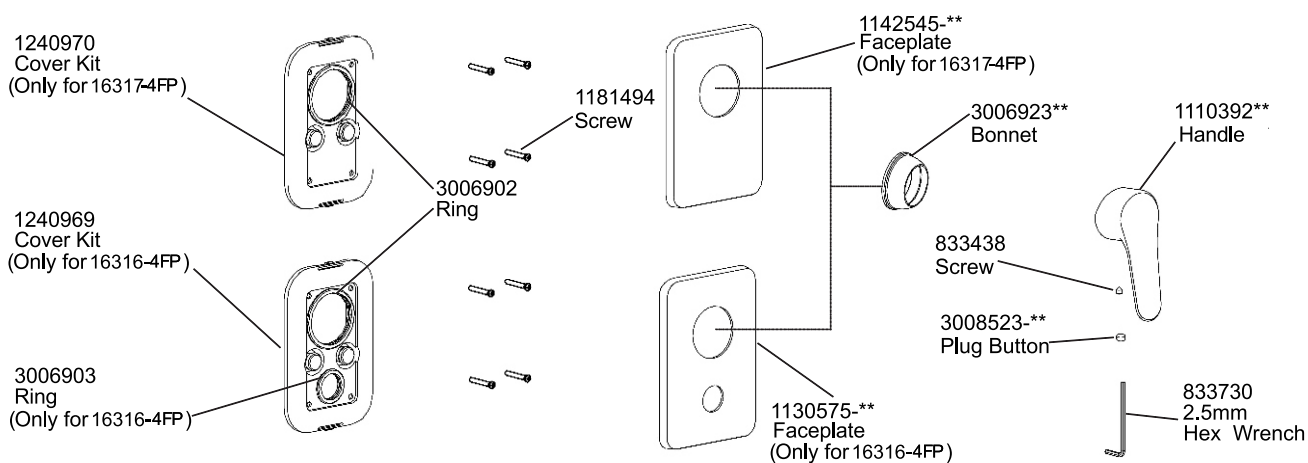

SERVICE PARTS

**Color code must be specified when ordering.