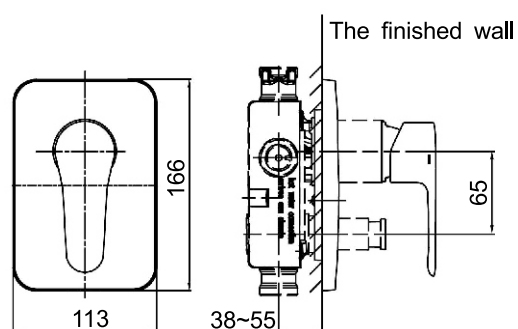

#### Notes:

1. Flush the water supply pipes thoroughly to remove debris.
2. Do not remove the plaster guard from the valve body until instructed to.
3. Install valve 880 according to the rough-in dimensions of 16317-4FP, Install valve 882 according to the rough-in dimensions of 16316-4FP,

### ROUGH-IN DIMENSIONS

**16317-4FP**

**16316-4FP**