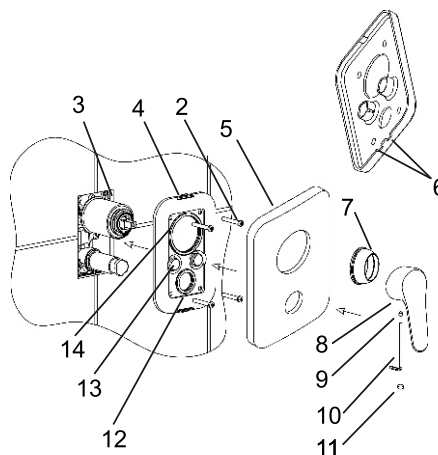

#### Notes:

1. Flush the water supply pipes thoroughly to remove debris.
2. Do not remove the plaster guard from the valve body until instructed to.
3. Install valve 880 according to the rough-in dimensions of 16317-4FP, Install valve 882 according to the rough-in dimensions of 16316-4FP,

### ROUGH-IN DIMENSIONS

**16317-4FP**

**16316-4FP**

## INSTALLATION

**Note:** Install valve 880 according to the rough-in dimensions of 16317-4, Install valve 882 according to the rough-in dimensions of 16316-4.

Remove the plastic guard(1) after completed the finished wall.

Install handle(8): Tighten the setscrew(9) with hex wrench(10). Press plug button(11) to the hole. The red part faces the left.