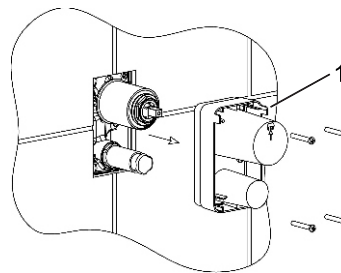

#### Notes:

1. Flush the water supply pipes thoroughly to remove debris.
2. Do not remove the plaster guard from the valve body until instructed to.
3. Install valve 880 according to the rough-in dimensions of 16317-4FP, Install valve 882 according to the rough-in dimensions of 16316-4FP,

### ROUGH-IN DIMENSIONS

**16317-4FP**

**16316-4FP**

## INSTALLATION

**Note:** Install valve 880 according to the rough-in dimensions of 16317-4, Install valve 882 according to the rough-in dimensions of 16316-4.

Remove the plastic guard(1) after completed the finished wall.