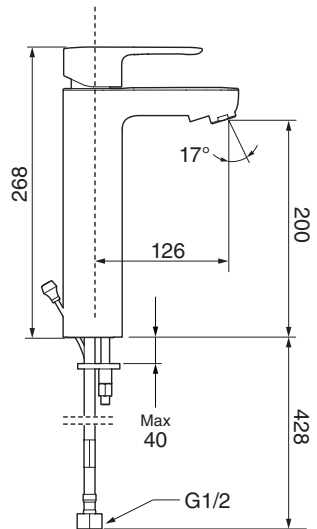

**29928IN-4/4ND-\*\***  
SINGLE CONTROL  
LAVATORY FAUCET

**29929IN-4/4ND-\*\***  
SINGLE CONTROL TALL  
LAVATORY FAUCET

**ROUGH-IN DIMENSIONS (in mm)**

**29928IN-4/4ND-\*\***

**29929IN-4/4ND-\*\***

Note: Rough-in dimension remain same in SKUs with & w/o drain.

# PRESSURE & HOT INLET TEMPERATURE

P (Bar) 0.5 < 3 < 5.5

T (°C) < 65