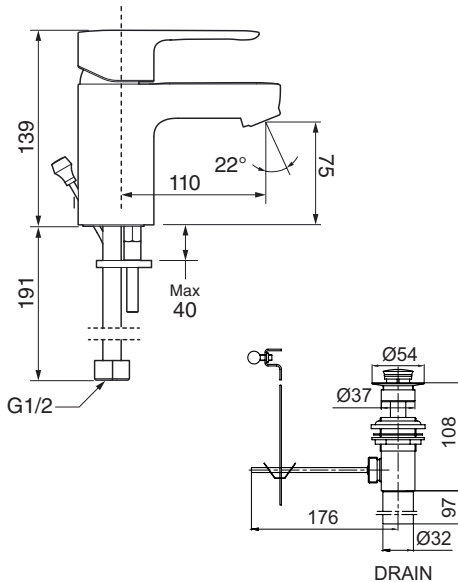

**29928IN-4/4ND-\*\***  
SINGLE CONTROL  
LAVATORY FAUCET

**29929IN-4/4ND-\*\***  
SINGLE CONTROL TALL  
LAVATORY FAUCET

**ROUGH-IN DIMENSIONS (in mm)**

**29928IN-4/4ND-\*\***

**29929IN-4/4ND-\*\***

Note: Rough-in dimension remain same in SKUs with & w/o drain.

# PRESSURE & HOT INLET TEMPERATURE

P (Bar) 0.5 < 3 < 5.5

T (°C) < 65

# SERVICE PARTS

**Note:-** Drain (834753-\*\*) & Lift Rod (834799-\*\*) is supplied in SKU's with drain only.  
 \*\*Finish code must be specified when ordering.

THE BOLD LOOK  
 OF **KOHLER**®