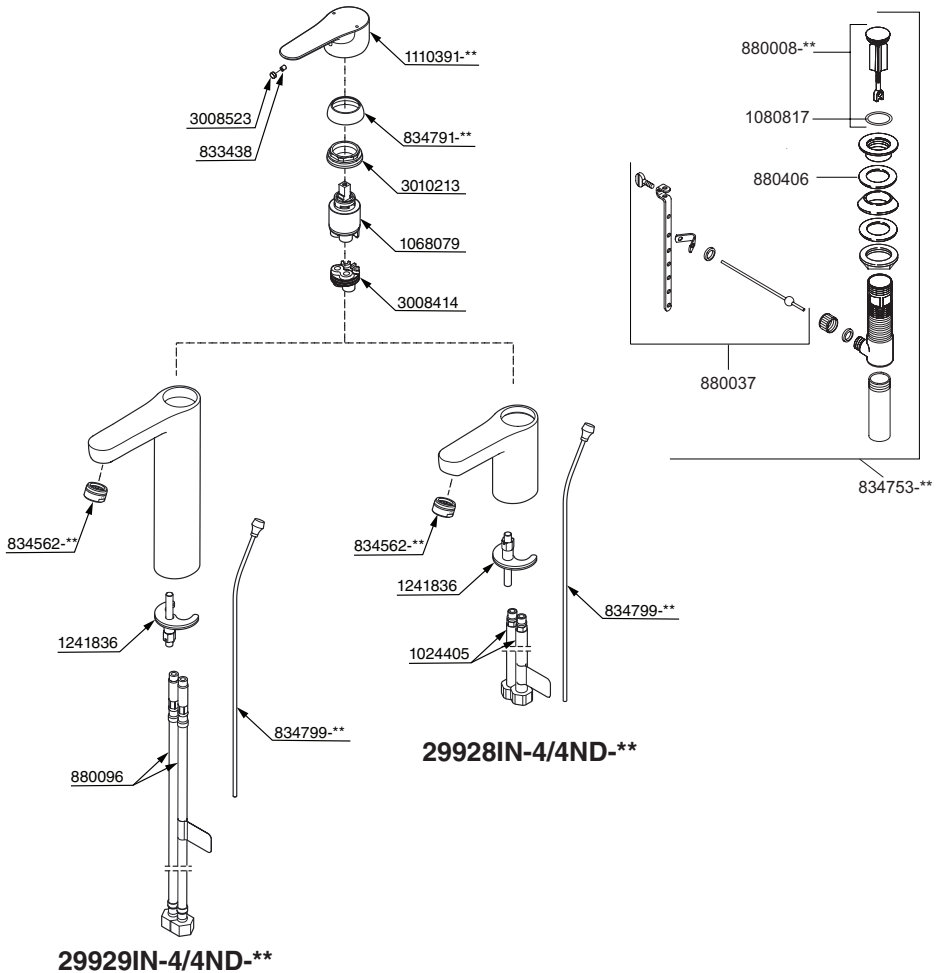

## INSTALLATION INSTRUCTIONS

1

2

3

4

## 5 Drain Installation\*.

\* Drain installation applicable for SKUs with drain only.

## AERATOR CLEANING AND SERVICING

Ensure there is no leakage from the sides of aerator after tightening.

# SERVICE PARTS

**Note:-** Drain (834753-\*\*) & Lift Rod (834799-\*\*) is supplied in SKU's with drain only.  
 \*\*Finish code must be specified when ordering.

THE BOLD LOOK  
 OF **KOHLER**®