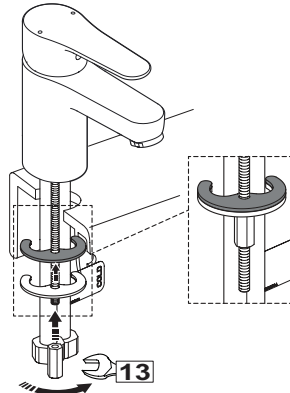

**29928IN-4/4ND-\*\***  
SINGLE CONTROL  
LAVATORY FAUCET

**29929IN-4/4ND-\*\***  
SINGLE CONTROL TALL  
LAVATORY FAUCET

**ROUGH-IN DIMENSIONS (in mm)**

**29928IN-4/4ND-\*\***

**29929IN-4/4ND-\*\***

Note: Rough-in dimension remain same in SKUs with & w/o drain.

## TOOLS REQUIRED

13 23

## INSTALLATION INSTRUCTIONS

1

2

3

4