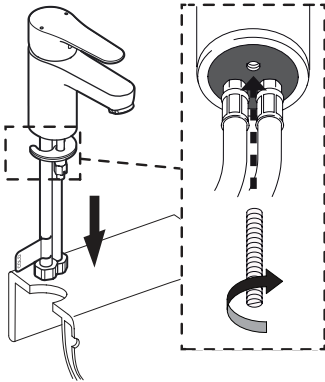

PRESSURE & HOT INLET TEMPERATURE

P (Bar) 0.5 < 3 < 5.5

T (°C) < 65

TOOLS REQUIRED

13 23

INSTALLATION INSTRUCTIONS

1

2

3

4