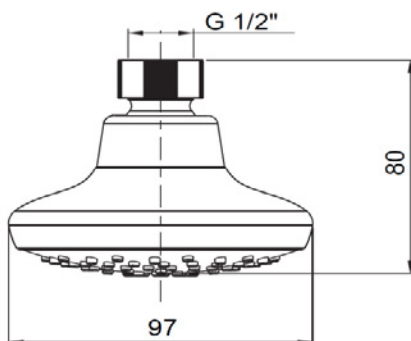

Citrus

Single-Function Showerhead

K-72439T-E2-CP

Description

The design of this Citrus single-function 4" showerhead is the epitome of simplicity.

Model	K-72439T-E2-CP
Finish	Polished Chrome (CP)
Installation type	Wall Mount
Dimensions	W 97, H 97 mm
Connection Type	G 1/2"
Flow Rate	6.8 LPM
Features	- Showerhead features contemporary design. - Advanced spray engine provides three alternate experiences: wide coverage, intense drenching, and targeted spray. - Wide coverage spray produces an encompassing spray for everyday use. - Intense drenching spray delivers a forceful spray ideal for rinsing soap from hair. - Targeted spray is a focused stream for targeting sore muscles or use as a utility spray. - Simple thumb tab allows for a smooth transition between sprays. - Spray nozzles cover full area of spray-head.

Required

Showerarm and flange 15396T-B-CP/ 11626T-CP

Technical drawing

K-72439T