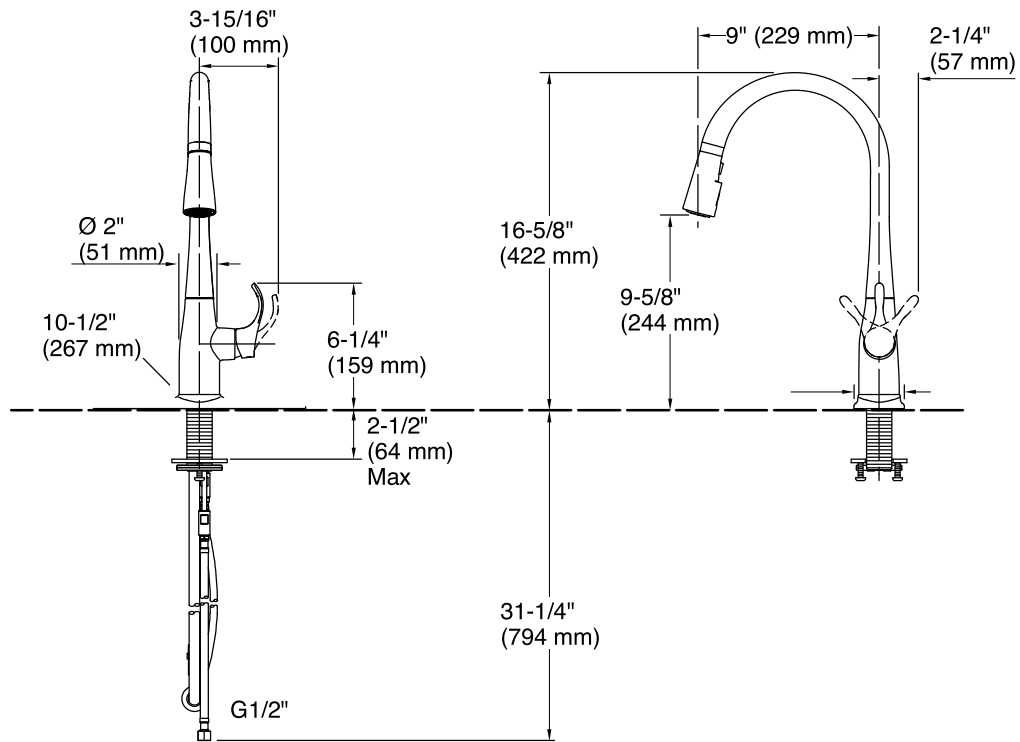

### Features

- Three-function pull-down sprayhead with touch-control allows you to switch between stream, Sweep® spray and Boost technology.
- Sweep® spray creates a wide, forceful blade of water for superior cleaning.
- Boost technology increases the flow rate by 30% with the press of a button.
- DockNetik® magnetic docking system securely locks the sprayhead into place when not in use.
- KOHLER ceramic disc valves exceed industry longevity standards for a lifetime of durable performance.
- ProMotion® technology's light, quiet braided hose and swiveling ball joint make the pull-down sprayhead easier and more comfortable to use.
- MasterClean™ sprayface features an easy-to-clean surface that withstands mineral buildup.
- High-arch spout offers superior clearance for filling pots and cleaning.
- Single handle is simple to use and makes adjusting water temperature easy.
- Temperature memory allows faucet to be turned on and off at the temperature set during prior usage.

### Installation

- For single-hole

## Technical Information

All product dimensions are nominal.

### Faucet:

Flow rate: 1.5 gal/min (5.7 l/min)  
 Pressure: 60 psi (4.1 bar)