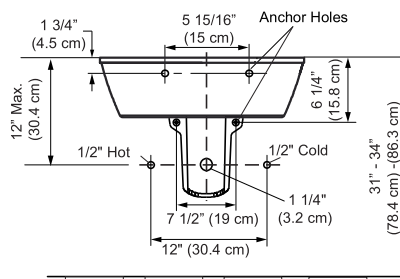

Model	K-31460IN-0
Dimension	W 610, D 480, H 235 mm
Available Colors	White (0)
Material	Vitreous china
Installation	Wall-Mount
Test Standard	ASME A112.19.2M
Features	<ul style="list-style-type: none"> - Single faucet hole and with overflow drain - Compatible Half and Full Ped available

Recommended part

1223187 Mounting kit

Can be paired with

Bottle Trap: K-9071T-CP or K-9033T-* | Full pedestal K-2019IN-0 | Half pedestal K-11340IN-0

Technical drawing

Wall Mount Lavatory Installation

Half-Pedestal Lavatory