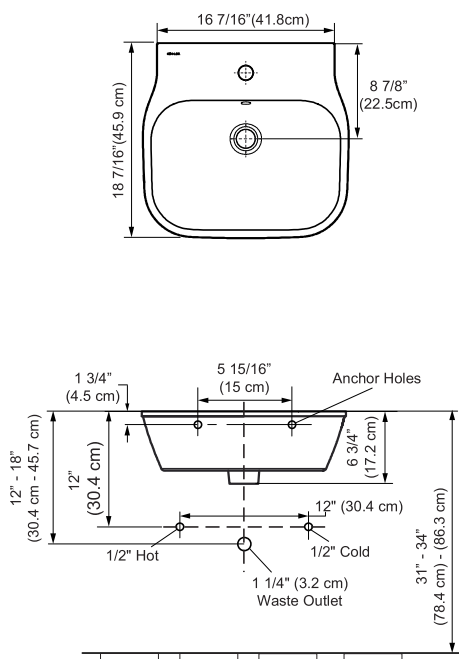

Span

Wall-Mount Square Bathroom Sink

K-31460IN-0

Description

Span Bathroom Collection Works Well in Contemporary Environment and its pure geometric approaches to straight-line toilet with warm and humanist details. It is soft to touch and has no sharp edges or corners whilst maintaining its geometric origins.

Model	K-31460IN-0
Dimension	W 610, D 480, H 235 mm
Available Colors	White (0)
Material	Vitreous china
Installation	Wall-Mount
Test Standard	ASME A112.19.2M
Features	<ul style="list-style-type: none"> - Single faucet hole and with overflow drain - Compatible Half and Full Ped available

Recommended part

1223187 Mounting kit

Can be paired with

Bottle Trap: K-9071T-CP or K-9033T-* | Full pedestal K-2019IN-0 | Half pedestal K-11340IN-0

Technical drawing

Wall Mount Lavatory Installation

Half-Pedestal Lavatory