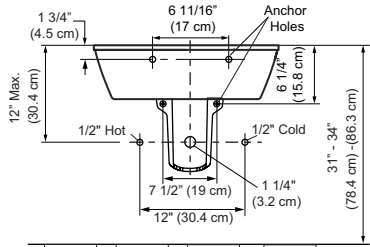

Half-Pedestal Lavatory