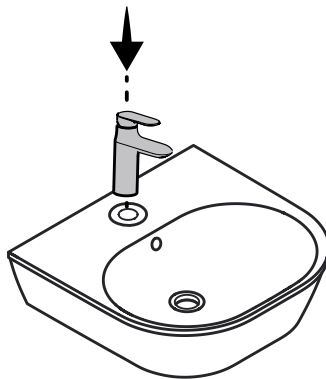

**CAUTION :** Do not use white cement or high lime-content cement to install this lav. The expansion of cement due to rise in temperature may cause the lav to crack or be damaged. Kohler is not responsible for any damage due to installation with the use of cement.

# WALL-MOUNT LAVATORY INSTALLATION INSTRUCTIONS

1

**NOTE:** Refer Roughing-in for dimensions A & B

2

**NOTE:** Refer manufacturer's Installation Instruction for Installation of Faucet, Drain & Bottle Trap with lavatory.