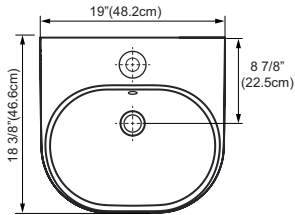

ROUGHING-IN

31458IN-0

Unit: Inches (cm)

Wall Mount Lavatory Installation