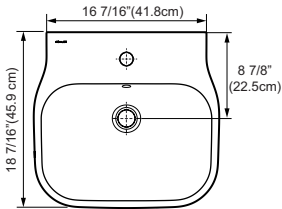

31460IN-0

Wall Mount Lavatory Installation