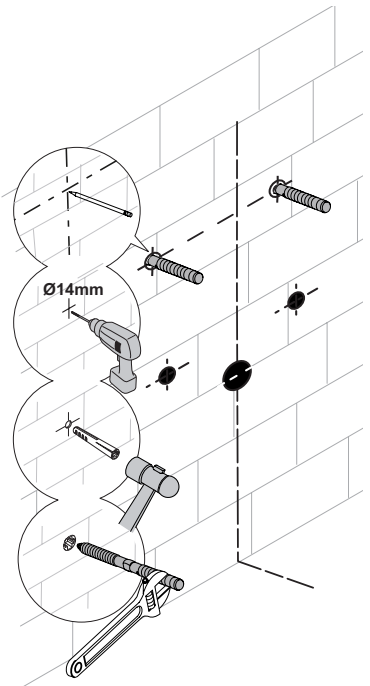

# WALL-MOUNT LAVATORY INSTALLATION INSTRUCTIONS

1

**NOTE:** Refer Roughing-in for dimensions A & B

2

**NOTE:** Refer manufacturer's Installation Instruction for Installation of Faucet, Drain & Bottle Trap with lavatory.

# HALF-PEDESTAL INSTALLATION INSTRUCTIONS

1

Bottom View of Lavatory

2

3

# FULL-PEDESTAL INSTALLATION INSTRUCTIONS

1

Bottom View of Lavatory

2

3

4

5

6