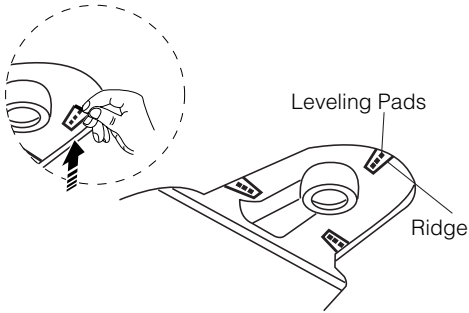

FULL-PEDESTAL INSTALLATION INSTRUCTIONS

1

Bottom View of Lavatory