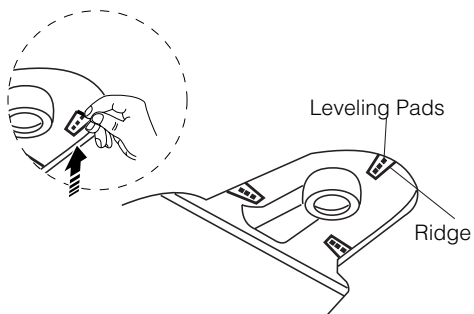

HALF-PEDESTAL INSTALLATION INSTRUCTIONS

1

Bottom View of Lavatory