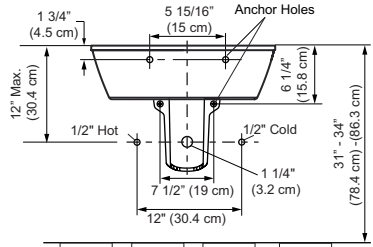

Half-Pedestal Lavatory

Full-Pedestal Lavatory