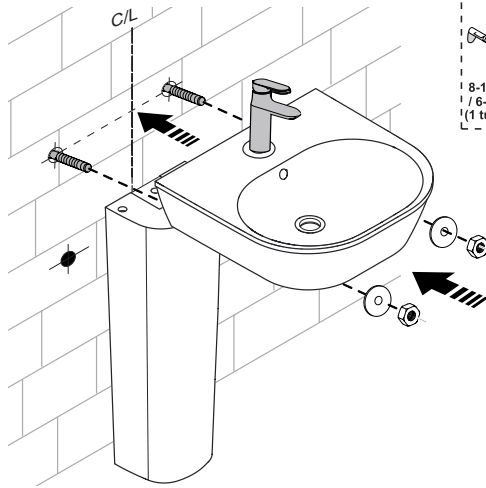

# WALL-MOUNT LAVATORY INSTALLATION INSTRUCTIONS

1

**NOTE:** Refer Roughing-in for dimensions A & B

2

**NOTE:** Refer manufacturer's Installation Instruction for Installation of Faucet, Drain & Bottle Trap with lavatory.

# HALF-PEDESTAL INSTALLATION INSTRUCTIONS

1

Bottom View of Lavatory

2

3

# FULL-PEDESTAL INSTALLATION INSTRUCTIONS

1

Bottom View of Lavatory

2

3

4

5

6