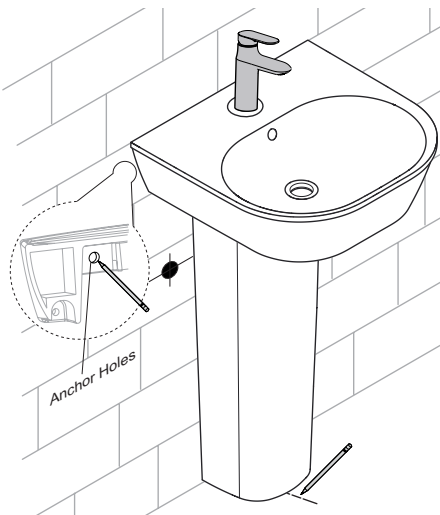

# WALL-MOUNT LAVATORY INSTALLATION INSTRUCTIONS

1

**NOTE:** Refer Roughing-in for dimensions A & B

2

**NOTE:** Refer manufacturer's Installation Instruction for Installation of Faucet, Drain & Bottle Trap with lavatory.

# HALF-PEDESTAL INSTALLATION INSTRUCTIONS

1

Bottom View of Lavatory

2

3

# FULL-PEDESTAL INSTALLATION INSTRUCTIONS

1

Bottom View of Lavatory

2

3

4

5

6