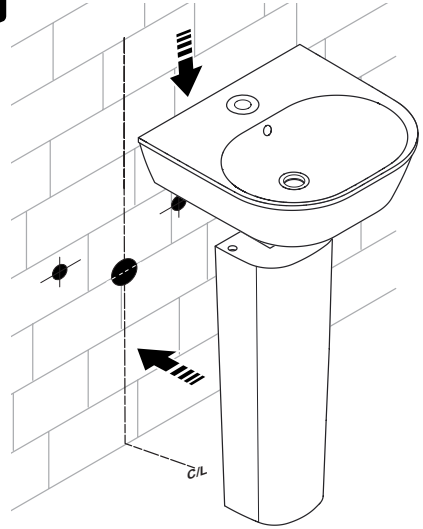

# WALL-MOUNT LAVATORY INSTALLATION INSTRUCTIONS

1

**NOTE:** Refer Roughing-in for dimensions A & B

2

**NOTE:** Refer manufacturer's Installation Instruction for Installation of Faucet, Drain & Bottle Trap with lavatory.

# HALF-PEDESTAL INSTALLATION INSTRUCTIONS

1

Bottom View of Lavatory

2

3

# FULL-PEDESTAL INSTALLATION INSTRUCTIONS

1

Bottom View of Lavatory

2

3

4

5

6