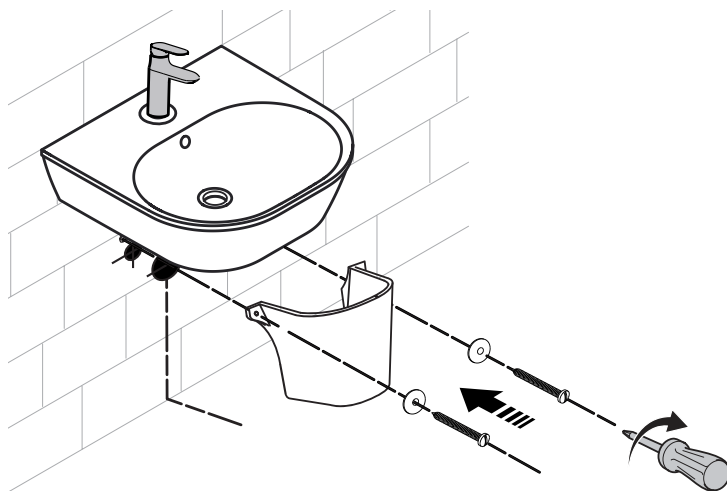

# WALL-MOUNT LAVATORY INSTALLATION INSTRUCTIONS

1

**NOTE:** Refer Roughing-in for dimensions A & B

2

**NOTE:** Refer manufacturer's Installation Instruction for Installation of Faucet, Drain & Bottle Trap with lavatory.

# HALF-PEDESTAL INSTALLATION INSTRUCTIONS

1

Bottom View of Lavatory

2

3

# FULL-PEDESTAL INSTALLATION INSTRUCTIONS

1

Bottom View of Lavatory

2

3

4

5

6