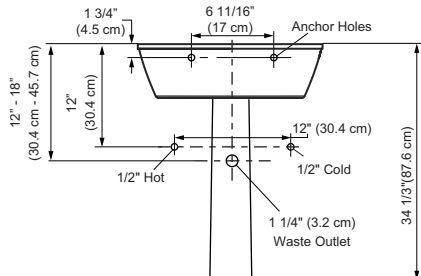

Full-Pedestal Lavatory