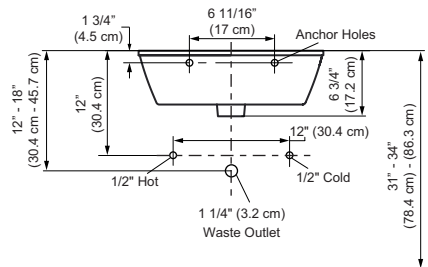

Half-Pedestal Lavatory