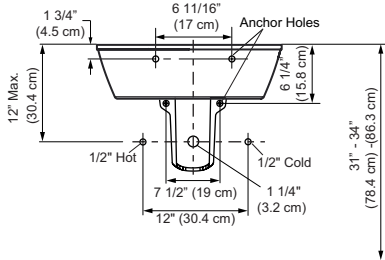

Half-Pedestal Lavatory