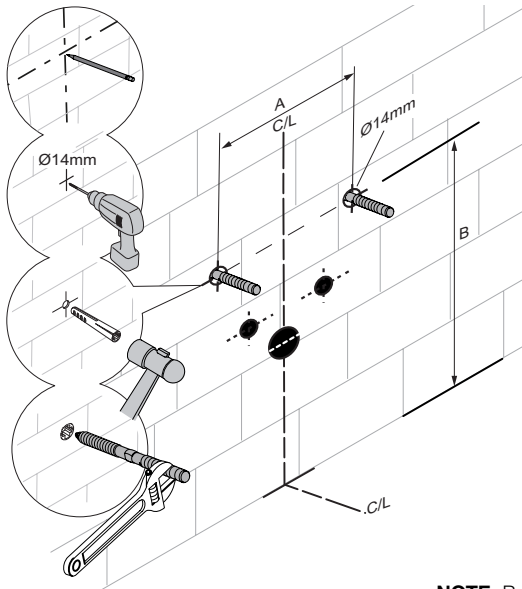

WALL-MOUNT LAVATORY INSTALLATION INSTRUCTIONS

1

NOTE: Refer Roughing-in for dimensions A & B

2