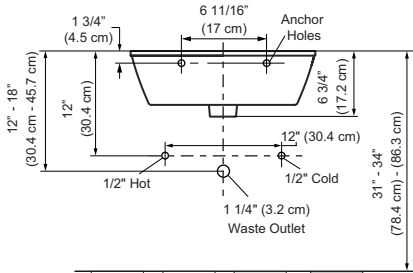

Half-Pedestal Lavatory