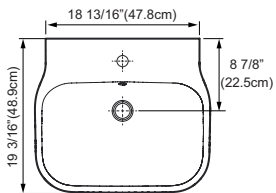

Wall Mount Lavatory Installation