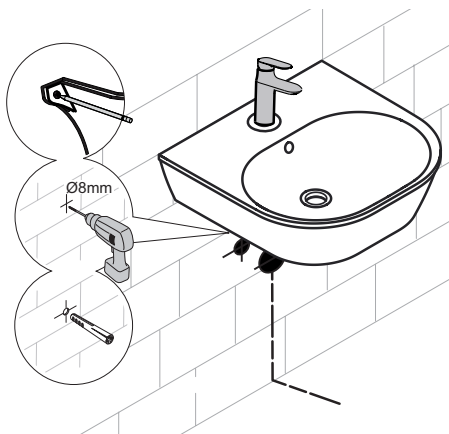

# WALL-MOUNT LAVATORY INSTALLATION INSTRUCTIONS

1

**NOTE:** Refer Roughing-in for dimensions A & B

2

**NOTE:** Refer manufacturer's Installation Instruction for Installation of Faucet, Drain & Bottle Trap with lavatory.

# HALF-PEDESTAL INSTALLATION INSTRUCTIONS

1

Bottom View of Lavatory

2

3