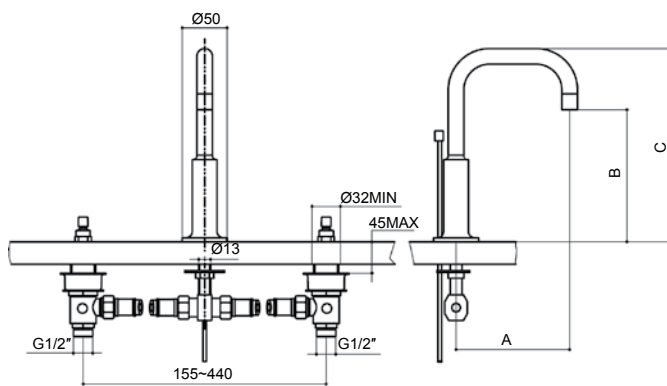

Purist

Widespread Bathroom Sink Faucet with Low Lever Handles and Low Gooseneck Spout

K-14406T-4E2-CP

Description

Purist faucets and accessories combine simple, architectural forms with sensual design lines. Featuring this modern, minimalist style, this Purist bathroom sink faucet has a single, straight lever handle.

Model	K-14406T-4E2-CP
Finish	Polished Chrome (CP)
Connection Type	G 1/2"
Installation type	Deck- or Counter-Mount
Dimensions	Reach 127 mm, Height of mixer 216 mm, Height up-to aerator 148 mm
Flow rate	4.2 lpm at 4.1 bars
Features	<ul style="list-style-type: none"> - Life-50™ Tested for 50 years of use, Kohler's cartridge has near diamond hardness - Life-Bright™ Resists corrosion; Kohler Chrome have 3 layers of coating - Complies with SASO – WEL
Included	Pop-up drain

Technical drawing

	A	B	C	D	E
14406T	127	148	216	90	92
14408T	140	221	291	126	128