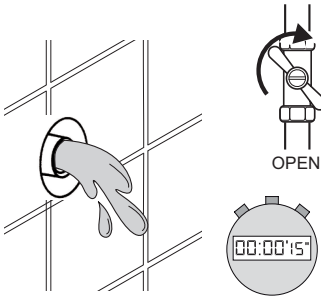

22544IN-**
BATH SPOUT
WITH DIVERTER

22543IN-**
BATH SPOUT
W/O DIVERTER

ROUGH-IN DIMENSIONS (in mm)

22543IN-**

22544IN-**

PRESSURE & HOT INLET TEMPERATURE

P (Bar) 0.5 < 3 < 5.5

3

T (°C) < 65

65

TOOLS REQUIRED

INSTALLATION INSTRUCTIONS

1

2

3

5

AERATOR CLEANING AND SERVICING

Ensure there is no leakage from the sides of aerator after tightening.

CLEANING INSTRUCTIONS

		 KOHLER CLEANING SOLUTION		
				

SERVICE PARTS

**.-Finish code must be specified when ordering.