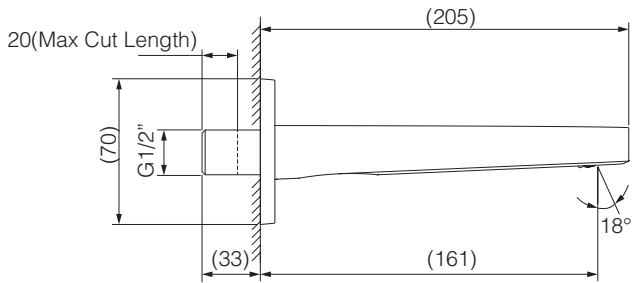

22544IN-**
BATH SPOUT
WITH DIVERTER

22543IN-**
BATH SPOUT
W/O DIVERTER

ROUGH-IN DIMENSIONS (in mm)

22543IN-**

22544IN-**

PRESSURE & HOT INLET TEMPERATURE

P (Bar) 0.5 < 3 < 5.5

3