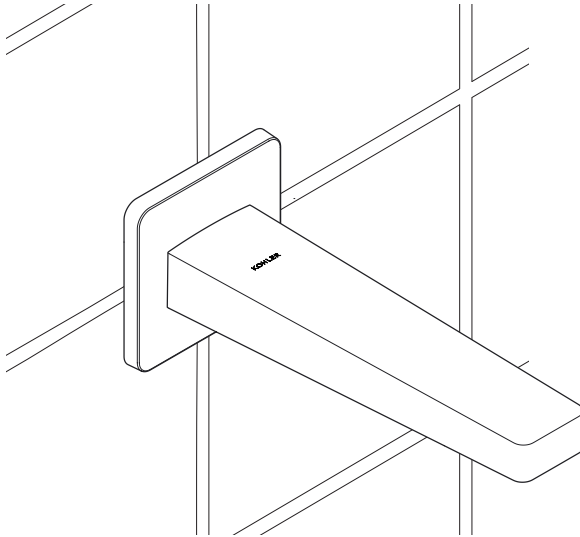

5

AERATOR CLEANING AND SERVICING

Ensure there is no leakage from the sides of aerator after tightening.

CLEANING INSTRUCTIONS

		 KOHLER CLEANING SOLUTION