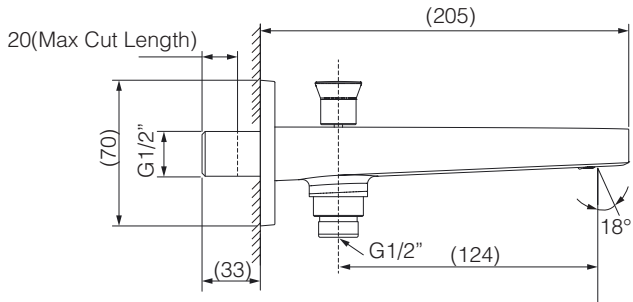

22544IN-**
BATH SPOUT
WITH DIVERTER

22543IN-**
BATH SPOUT
W/O DIVERTER

ROUGH-IN DIMENSIONS (in mm)

22543IN-**

22544IN-**

PRESSURE & HOT INLET TEMPERATURE

P (Bar) 0.5 < 3 < 5.5

3