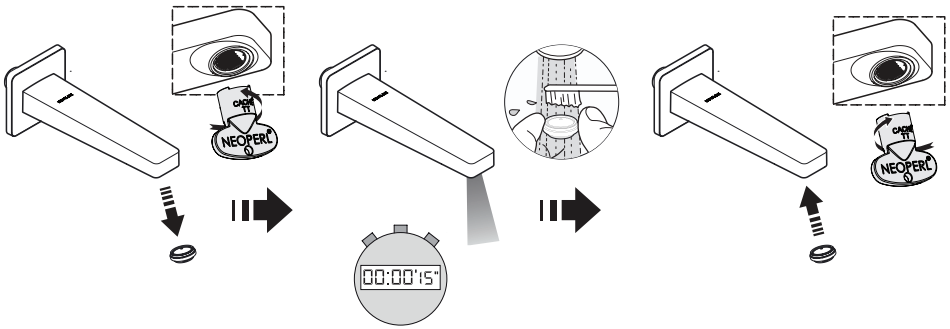

22544IN-**
BATH SPOUT
WITH DIVERTER

22543IN-**
BATH SPOUT
W/O DIVERTER

ROUGH-IN DIMENSIONS (in mm)

22543IN-**

22544IN-**

PRESSURE & HOT INLET TEMPERATURE

P (Bar) 0.5 < 3 < 5.5

3

T (°C) < 65

65

TOOLS REQUIRED

INSTALLATION INSTRUCTIONS

1

2

3

5

AERATOR CLEANING AND SERVICING

Ensure there is no leakage from the sides of aerator after tightening.

CLEANING INSTRUCTIONS

		 KOHLER CLEANING SOLUTION		
				

SERVICE PARTS

**.-Finish code must be specified when ordering.