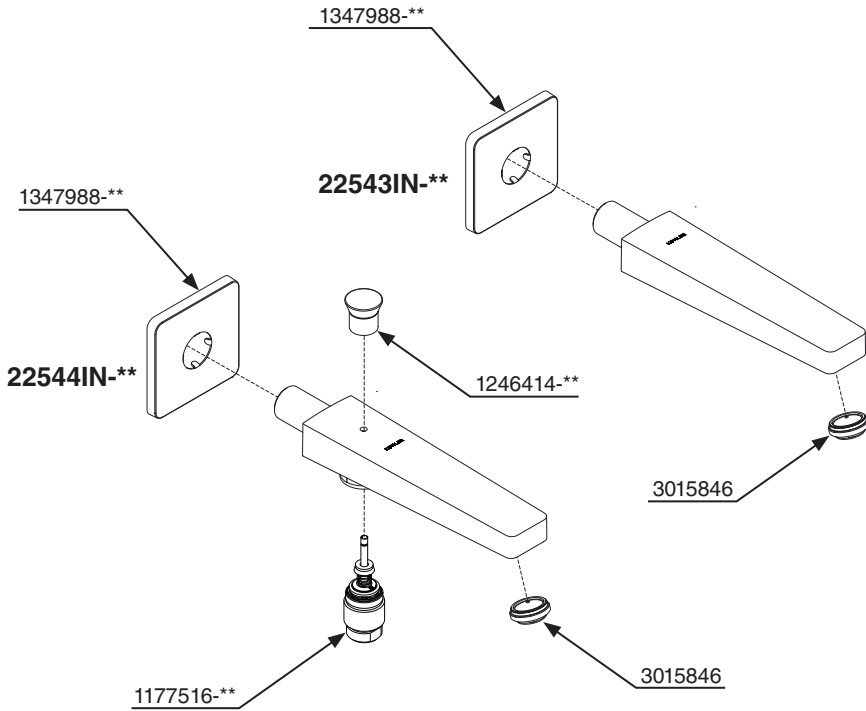

22544IN-**
BATH SPOUT
WITH DIVERTER

22543IN-**
BATH SPOUT
W/O DIVERTER

ROUGH-IN DIMENSIONS (in mm)

22543IN-**

22544IN-**

PRESSURE & HOT INLET TEMPERATURE

P (Bar) 0.5 < 3 < 5.5

3

AERATOR CLEANING AND SERVICING

Ensure there is no leakage from the sides of aerator after tightening.

CLEANING INSTRUCTIONS

		 KOHLER CLEANING SOLUTION		
				

SERVICE PARTS

**.-Finish code must be specified when ordering.