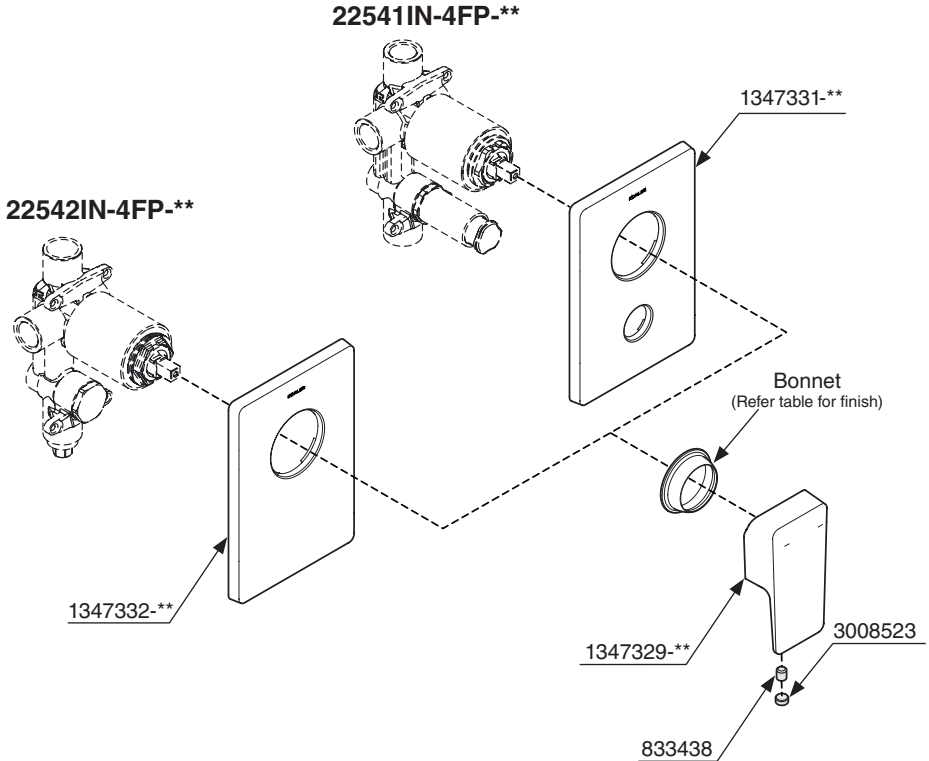

6

a.

b.

CLEANING INSTRUCTIONS

SERVICE PARTS

| Finish | Bonnet |
|--------|------------|
| CP | 1232081-CP |
| AF | 1232081-AF |
| BN | 1223041-BN |

NOTE :- Valve is not the part of SKU's.

**-Finish code must be specified when ordering.