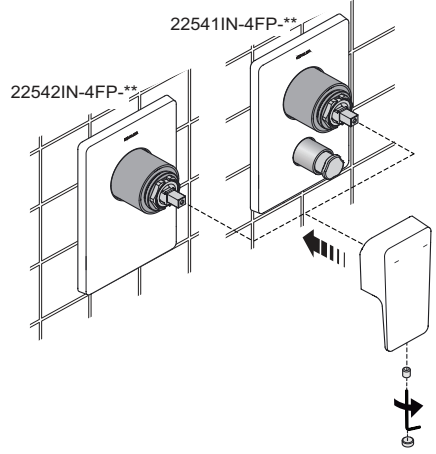

22541IN-4FP-**
RBS TRIM

22542IN-4FP-**
SO TRIM

ROUGH-IN DIMENSIONS (in mm)

22541IN-4FP-**

22542IN-4FP-**

PRESSURE & HOT INLET TEMPERATURE

P (Bar) 0.5 < 3 < 5.5

T (°C) < 65

TOOLS REQUIRED

2.5

INSTALLATION INSTRUCTIONS

1

2

3

4

5

6

a.

b.

CLEANING INSTRUCTIONS

SERVICE PARTS

| Finish | Bonnet |
|--------|------------|
| CP | 1232081-CP |
| AF | 1232081-AF |
| BN | 1223041-BN |

NOTE :- Valve is not the part of SKU's.

**-Finish code must be specified when ordering.