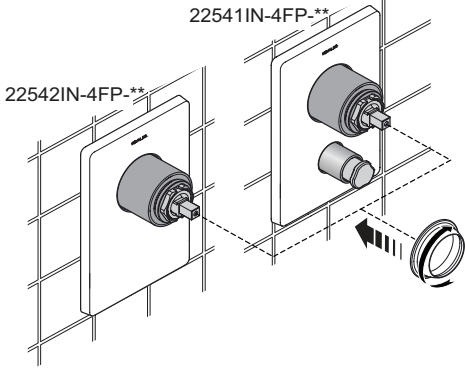

22541IN-4FP-**
RBS TRIM

22542IN-4FP-**
SO TRIM

ROUGH-IN DIMENSIONS (in mm)

22541IN-4FP-**

22542IN-4FP-**

PRESSURE & HOT INLET TEMPERATURE

P (Bar) 0.5 < 3 < 5.5

T (°C) < 65

TOOLS REQUIRED

2.5

INSTALLATION INSTRUCTIONS

1

2

3

4

5