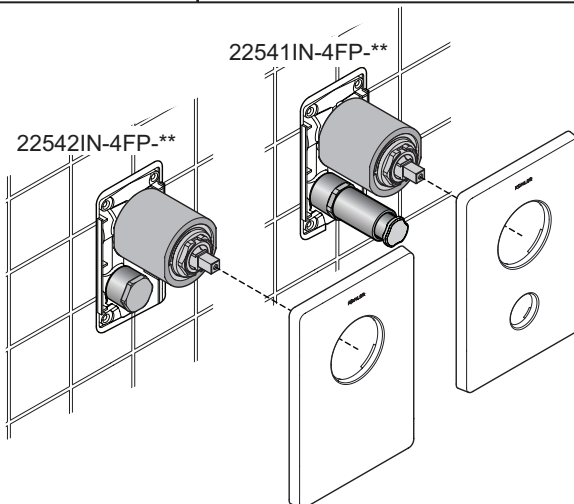

22541IN-4FP-**
RBS TRIM

22542IN-4FP-**
SO TRIM

ROUGH-IN DIMENSIONS (in mm)

22541IN-4FP-**

22542IN-4FP-**

PRESSURE & HOT INLET TEMPERATURE

P (Bar) 0.5 < 3 < 5.5

T (°C) < 65

TOOLS REQUIRED

2.5

INSTALLATION INSTRUCTIONS

1

2

3

4

5