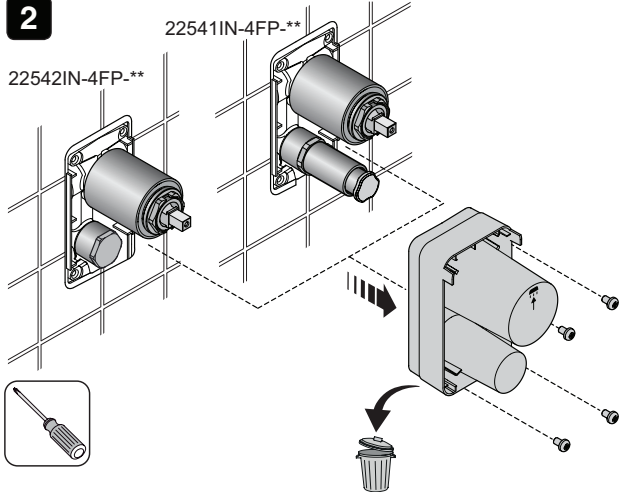

22541IN-4FP-**
RBS TRIM

22542IN-4FP-**
SO TRIM

ROUGH-IN DIMENSIONS (in mm)

22541IN-4FP-**

22542IN-4FP-**

PRESSURE & HOT INLET TEMPERATURE

P (Bar) 0.5 < 3 < 5.5

T (°C) < 65

TOOLS REQUIRED

2.5

INSTALLATION INSTRUCTIONS

1

2

3

4

5

6

a.

b.

CLEANING INSTRUCTIONS

SERVICE PARTS

| Finish | Bonnet |
|--------|------------|
| CP | 1232081-CP |
| AF | 1232081-AF |
| BN | 1223041-BN |

NOTE :- Valve is not the part of SKU's.

**-Finish code must be specified when ordering.