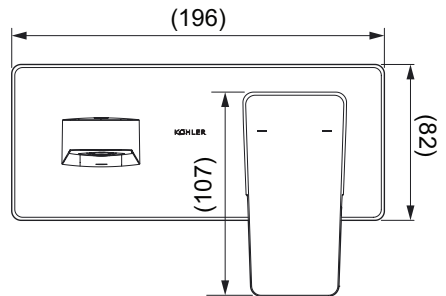

**22540IN-4ND-\*\***  
WM SC LAV FAUCET

**ROUGH-IN DIMENSIONS (in mm)**

## PRESSURE & HOT INLET TEMPERATURE

P (BAR)

0.5 < 3 < 5.5

T (°C) <65