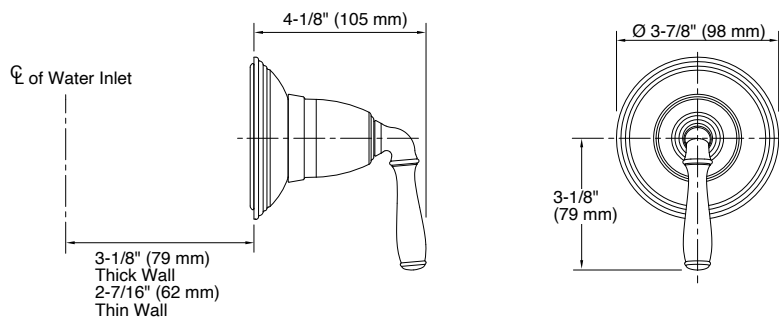

Devonshire

Volume Control Valve Trim with Lever Handle

K-T10358-4-CP

Description

Capturing the elegance of a bygone era, Devonshire is reminiscent of old-world design. This Devonshire valve trim with ergonomic lever handle adds refinement and distinctive visual impact to your bathroom. Pair this trim with a MasterShower® volume control valve for precise water flow.

Model	K-T10358-4-CP
Finish	Polished Chrome (CP), Oil Rubbed Bronze (2BZ)
Connection Type	NPT 1/2"
Installation type	Wall Mount
Dimensions	W 98 , H 98 mm
Features	<ul style="list-style-type: none"> - Single handle controls temperature setting. - Premium material construction with metal handle ensures reliability and durability - KOHLER finishes resist corrosion and tarnishing - Complements the Devonshire® faucet and accessory collections.

Required

Volume Control Valve:

K-2974-K-NA (1/2") & K-2977-K-NA (3/4")

Technical drawing

K-T10358