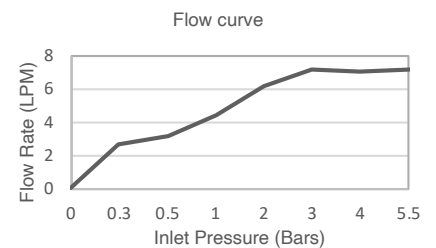

Finial

Widespread Bathroom Sink Faucet

K-8670T-4M-CP

Description

With their graceful, curved lines and classical silhouettes, Finial Traditional faucets match an assortment of bathroom styles. This Finial bath sink faucet trim features a high-arch spout with an aerator to help conserve water and reduce splash.

Model	K-8670T-4M-CP
Finish	Polished Chrome (CP), French Gold (AF)
Connection Type	G 1/2"
Installation	Deck- or Counter-Mount
Dimensions	Reach 127 mm, Height 165 mm
Features	- Life-50™ Tested for 50 years of use, Kohler's cartridge has near diamond hardness - Life-Bright™ Resists corrosion; Kohler Chrome have 3 layers of coating
Included	Clicker drain

Technical drawing

K-8670T