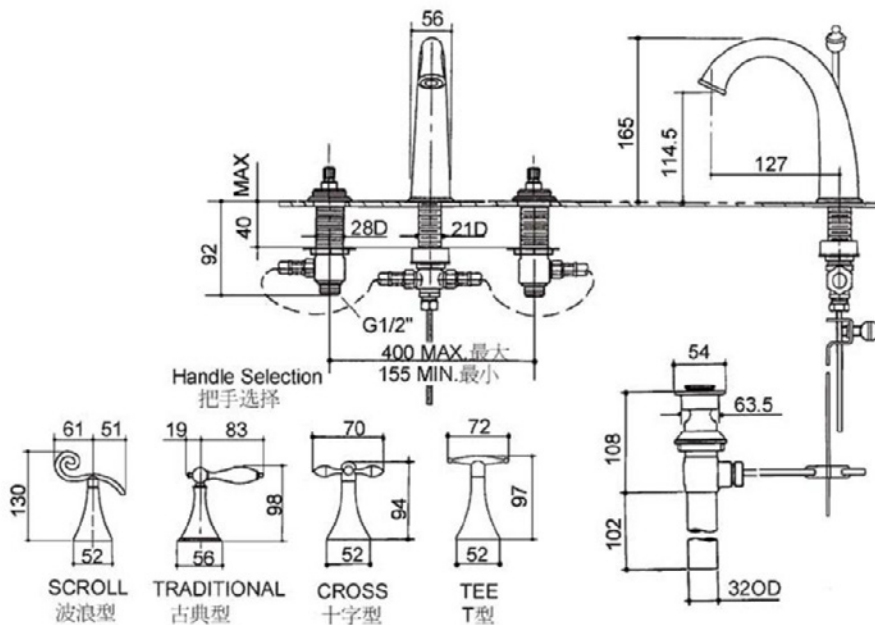

Finial

Widespread Bathroom Sink Faucet

K-8670T-4M-CP

Description

With their graceful, curved lines and classical silhouettes, Finial Traditional faucets match an assortment of bathroom styles. This Finial bath sink faucet trim features a high-arch spout with an aerator to help conserve water and reduce splash.

Model	K-8670T-4M-CP
Finish	Polished Chrome (CP), French Gold (AF)
Connection Type	G 1/2"
Installation	Deck- or Counter-Mount
Dimensions	Reach 127 mm, Height 165 mm
Features	- Life-50™ Tested for 50 years of use, Kohler's cartridge has near diamond hardness - Life-Bright™ Resists corrosion; Kohler Chrome have 3 layers of coating
Included	Clicker drain

Technical drawing

K-8670T