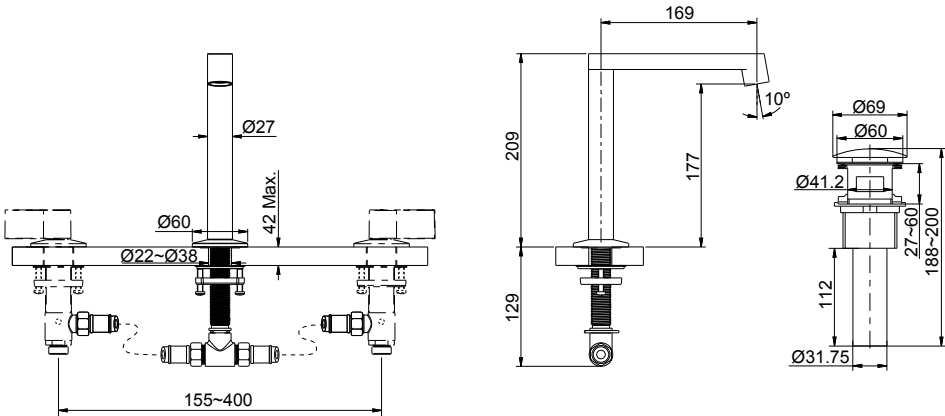

**Components**

Bathroom Sink Spout with Row Design  
**K-77969T-E2-CP**

**Description**

Components is a full collection for the contemporary bathroom. The collection invites you to design your own signature look by combining a faucet spout with your style of handles. The different spout and handle combinations within this curated collection allows the user to bring a touch of personality into the room.

<b>Model</b>	<b>K-77969T-E2-CP</b>	<b>K-77969T-2MB</b>
<b>Finish</b>	Polished Chrome (CP)	Vibrant Brushed Moderne Brass (2MB)
<b>Flow rate</b>	4.2 lpm at 4.1 bars	7.2 lpm at 4.1 bars
<b>Connection Type</b>	G 1 / 2"	
<b>Drain</b>	Clicker Drain	
<b>Installation type</b>	Deck- or Counter-Mount	
<b>Dimensions</b>	Reach 168 mm, Height 209 mm	
<b>Features</b>	<ul style="list-style-type: none"> <li>- Life-50™ Tested for 50 years of use, Kohler’s cartridge has near diamond hardness</li> <li>- Life-Bright™ Resists corrosion; Kohler Chrome have 3 layers of coating</li> <li>- Complies SASO-WEL with 77969T-E2-CP &amp; 77969T-2MB</li> </ul>	

**Technical drawing**

**K-77969T-E2-CP**

**K-77969T-2MB**