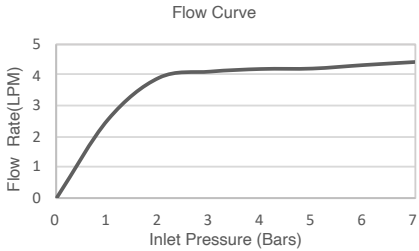

K-77969T-E2-CP