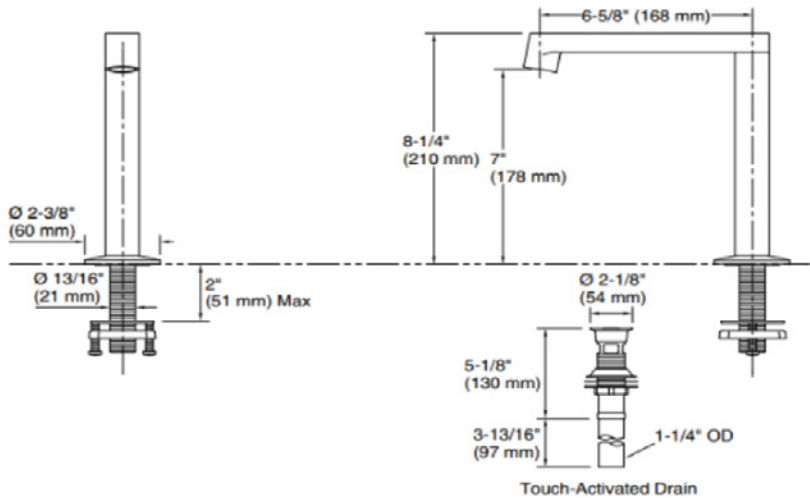

Components

Bathroom Sink Spout with Row Design
K-77969-BL

Description

Components is a full collection for the contemporary bathroom. The collection invites you to design your own signature look by combining a faucet spout with your style of handles. The different spout and handle combinations within this curated collection allows the user to bring a touch of personality into the room.

Model	K-77969-BL
Finish	Matte Black (BL)
Flow rate	4.5 lpm at 4.1 bars
Connection Type	NPT 1/2"
Drain	Clicker Drain
Installation type	Deck- or Counter-Mount
Dimensions	Reach 168 mm, Height 209 mm
Features	<ul style="list-style-type: none"> - Life-50™ Tested for 50 years of use, Kohler’s cartridge has near diamond hardness - Life-Bright™ Resists corrosion; Kohler Chrome have 3 layers of coating - Complies SASO-WEL with 77969T-E2-CP & 77969T-2MB

Technical drawing

K-77969-BL