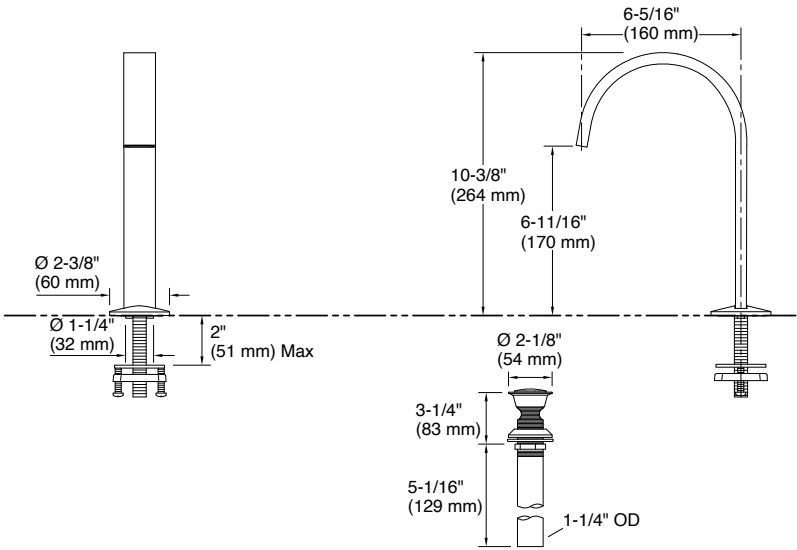

**Components**

Bathroom Sink Spout with Ribbon Design  
**K-77968-BL**

**Description**

Components is a full collection for the contemporary bathroom. The collection invites you to design your own signature look by combining a faucet spout with your style of handles. The different spout and handle combinations within this curated collection allows the user to bring a touch of personality into the room.

<b>Model</b>	<b>K-77968-BL</b>
<b>Finish</b>	Matte Black (BL)
<b>Flow rate</b>	4.5 lpm at 4.1 bars
<b>Connection Type</b>	NPT 1/2"
<b>Drain</b>	Clicker Drain
<b>Installation type</b>	Deck- or Counter-Mount
<b>Dimensions</b>	Reach 160 mm, Height 264 mm
<b>Features</b>	<ul style="list-style-type: none"> <li>- Life-50™ Tested for 50 years of use, Kohler’s cartridge has near diamond hardness</li> <li>- Life-Bright™ Resists corrosion; Kohler Chrome have 3 layers of coating</li> <li>- Complies with SASO – WEL for 77968T-E2-CP &amp; 77968-BL</li> </ul>

**Technical drawing**

**K-77968T-E2-CP**  
**K-77968-BL**