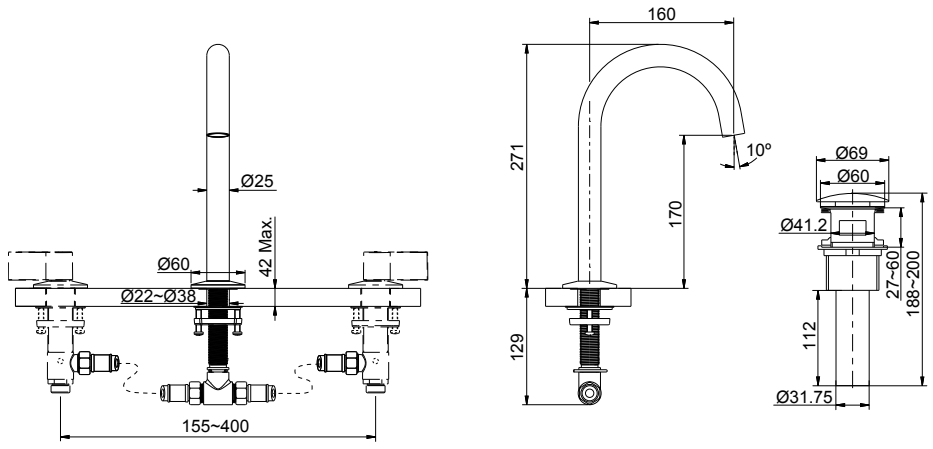

**Components**

Bathroom Sink Spout with Tube Design  
**K-77967T-E2-CP**

**Description**

Components is a full collection for the contemporary bathroom. The collection invites you to design your own signature look by combining a faucet spout with your style of handles. The different spout and handle combinations within this curated collection allows the user to bring a touch of personality into the room.

<b>Model</b>	<b>K-77967T-E2-CP</b>	<b>K-77967T-2MB</b>
<b>Finish</b>	Polished Chrome (CP)	Vibrant Brushed Moderne Brass (2MB)
<b>Flow rate</b>	4 lpm at 4.1 bars	7.2 lpm at 4.1 bars
<b>Connection Type</b>	G 1 / 2"	
<b>Drain</b>	Clicker Drain	
<b>Installation type</b>	Deck- or Counter-Mount	
<b>Dimensions</b>	Reach 160 mm, Height 271 mm	
<b>Features</b>	<ul style="list-style-type: none"> <li>- Life-50™ Tested for 50 years of use, Kohler’s cartridge has near diamond hardness</li> <li>- Life-Bright™ Resists corrosion; Kohler Chrome have 3 layers of coating</li> <li>- Complies with SASO – WEL for 77967T-E2-CP</li> </ul>	

**Technical drawing**

**K-77967T-E2-CP**

**K-77967T-2MB**