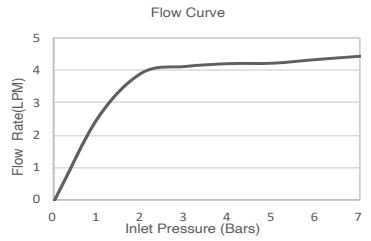

K-77967T-E2-CP