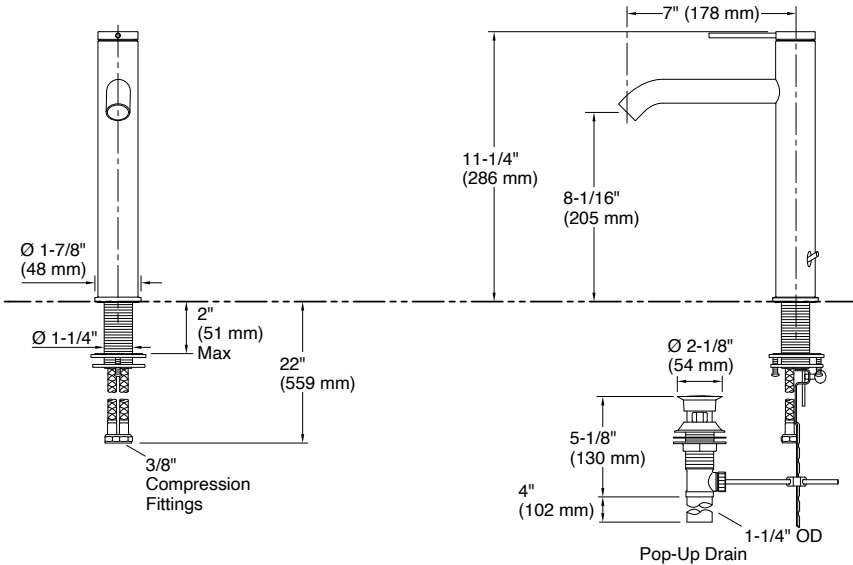

Components

Tall Single-Handle Bathroom Sink Faucet
K-77959-4A-BL

Description

Modern form meets modern function: the KOHLER Components collection is defined by controlled forms and stark precision in every line and angle. With Components, you design your custom bath. This single-hole bathroom sink faucet features a slim, elegant pin lever handle that is easy to grasp and control with one hand.

Model	K-77959-4A-BL
Finish	Matte Black (BL)
Flow rate	4.5 lpm at 4.1 bars
Connection Type	NPT 1/2"
Drain	Metal pop-up drain (included)
Installation type	Deck- or Counter-Mount
Dimensions	Reach 178 mm, Height to 286 mm
Features	<ul style="list-style-type: none"> - Anti-scale aerator - Ceramic disc cartridge - Complies with SASO – WEL

Technical drawing

K-77959-4A-BL
K-77959T-4AE2-CP