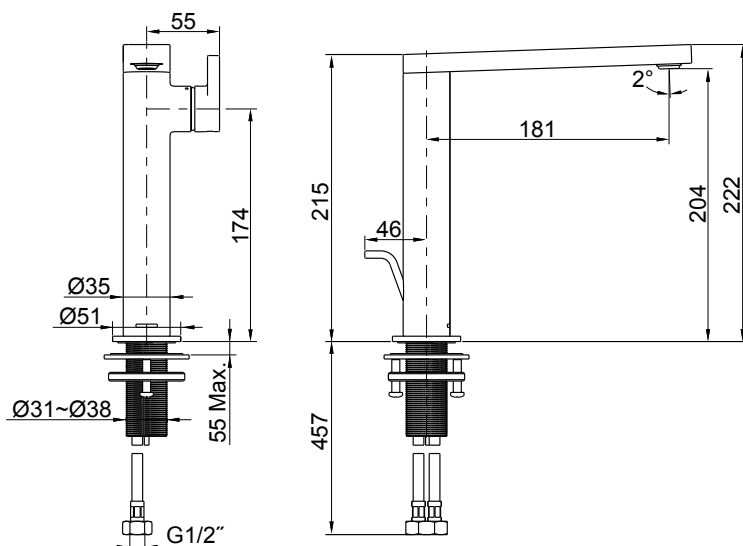

Composed

Single-Handle Bathroom Sink Faucet Tall with Lever Handle

K-73168T-4E2-BV

Description

Timeless and deliberate, the Composed collection embodies the beautifully understated elements of minimalist design. By eliminating unnecessary details, the collection is designed to elicit an emotional response with its stark, refined beauty.

Model	K-73168T-4E2-BV/AF	K-73168T-4-CP/2MB
Finish	Brushed Bronze (BV), French Gold (AF)	Vibrant Brushed Moderne Brass (2MB)
Flow rate	4 lpm at 4.1 bars	7.1 lpm at 4.1 bars
Connection Type	G 1/2	
Installation type	Deck- or Counter-Mount	
Dimensions	Reach 181 mm, Height 204 mm	
Features	<ul style="list-style-type: none"> - Life-50™ Tested for 50 years of use, Kohler’s cartridge has near diamond hardness - Life-Bright™ Resists corrosion; Kohler Chrome have 3 layers of coating - SASO Complies-WEL 73168T-4E2-BV 	
Included	Clicker drain	

Technical drawing

K-73168T-4E2-BV

Flow Curve

K-73168T-4-CP/2MB

Flow Curve