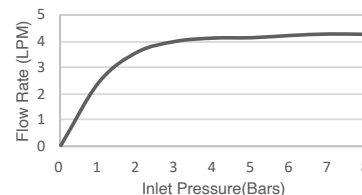

K-73168T-4E2-BV

Flow Curve

K-73168T-4-CP/2MB