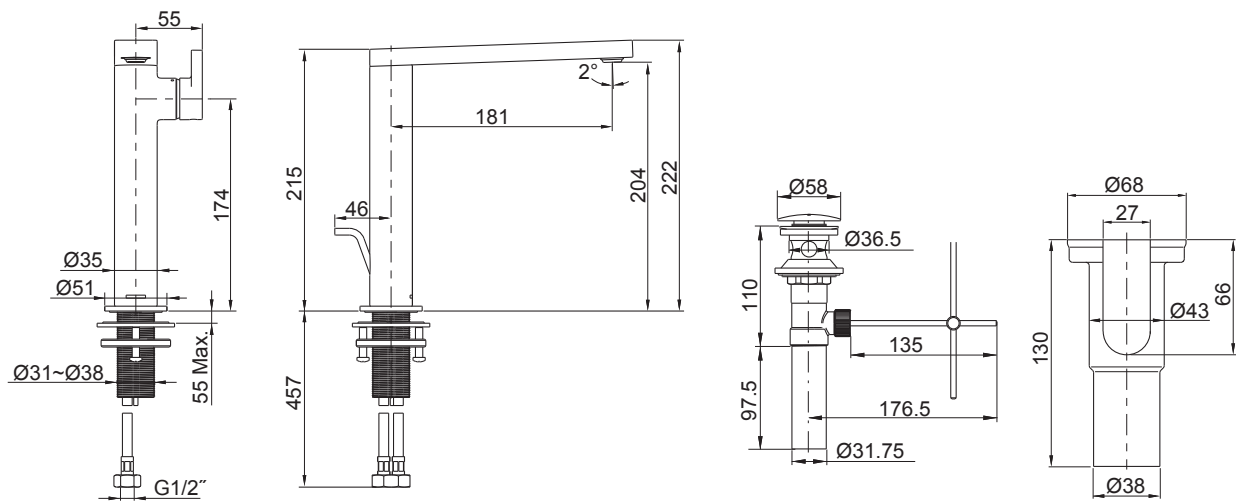

For a full range of color finishes in your market please contact your local Kohler representative.

Flow Curve

Note: Flow rates are approximate. (1 gallon = 3.785 liters, 1 bar = 14.5 psi)

Dimensions are approximate.

Unit: mm

K-73167T-4

Product Diagram

K-73168T-4

K-73170T-4

Product Diagram