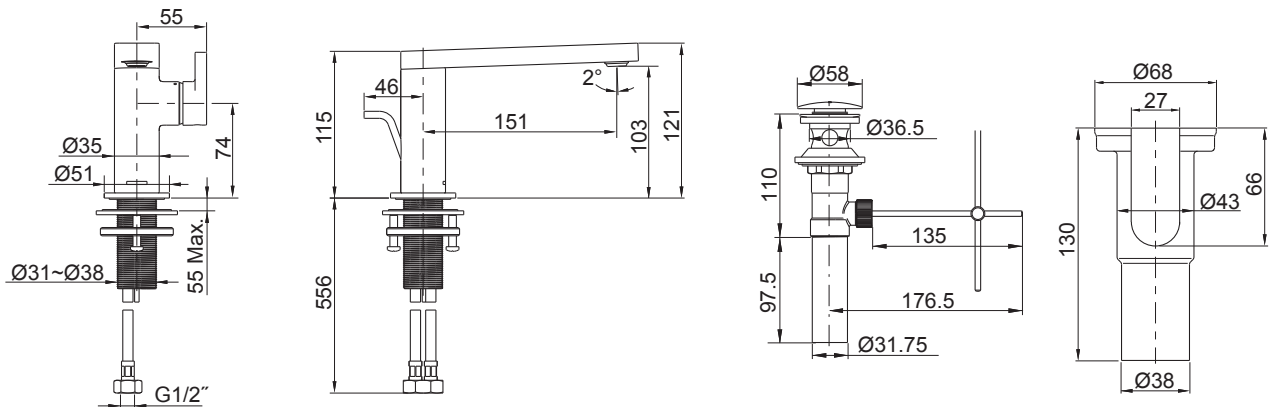

For a full range of color finishes in your market please contact your local Kohler representative.

Flow Curve

Note: Flow rates are approximate. (1 gallon = 3.785 liters, 1 bar = 14.5 psi)

Dimensions are approximate.

Unit: mm

K-73167T-4

Product Diagram

K-73168T-4

K-73170T-4

Product Diagram