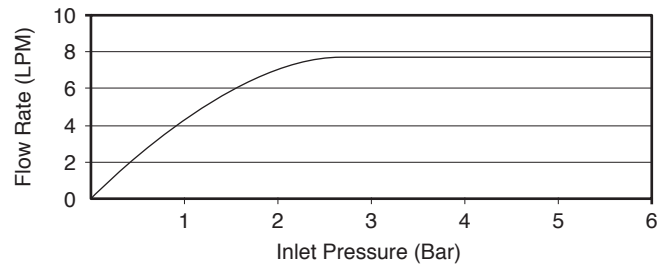

Features

- Brass construction
- Leak-free ceramic disc valve with lifetime warranty
- Durable KOHLER finishes resist corrosion and tarnishing
- Flexible G1/2" supply hoses for easy installation
- Directionally adjustable, laminar-flow aerator
- Spout reach 151 mm
- Side control lever handle
- Includes pop-up drain
- Side control lever handle

SINGLE CONTROL LAVATORY FAUCET

K-73167T

ALSO K-73168T AND K-73170T

Codes/Standards Applicable

- GB 18145-2014
- EN 817-2008
- EN 200-2008

Installation Notes

Install this product according to the installation guide.

For a full range of color finishes in your market please contact your local Kohler representative.

Flow Curve

Note: Flow rates are approximate. (1 gallon = 3.785 liters, 1 bar = 14.5 psi)

Dimensions are approximate.