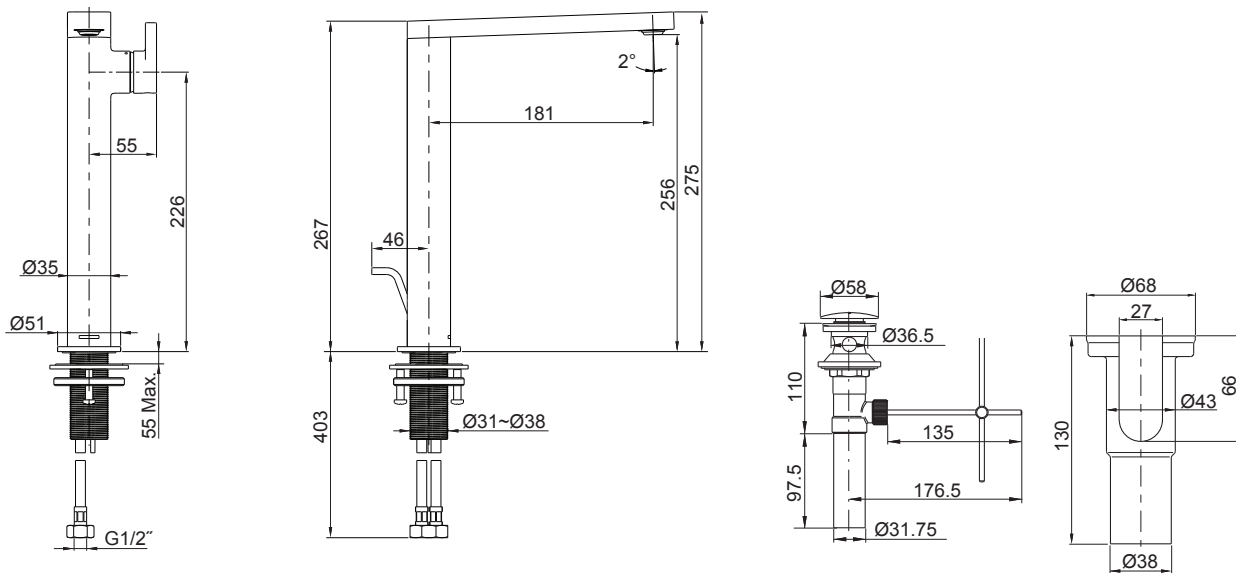

For a full range of color finishes in your market please contact your local Kohler representative.

Flow Curve

Note: Flow rates are approximate. (1 gallon = 3.785 liters, 1 bar = 14.5 psi)

Dimensions are approximate.

Unit: mm

K-73167T-4

Product Diagram

K-73168T-4

K-73170T-4

Product Diagram