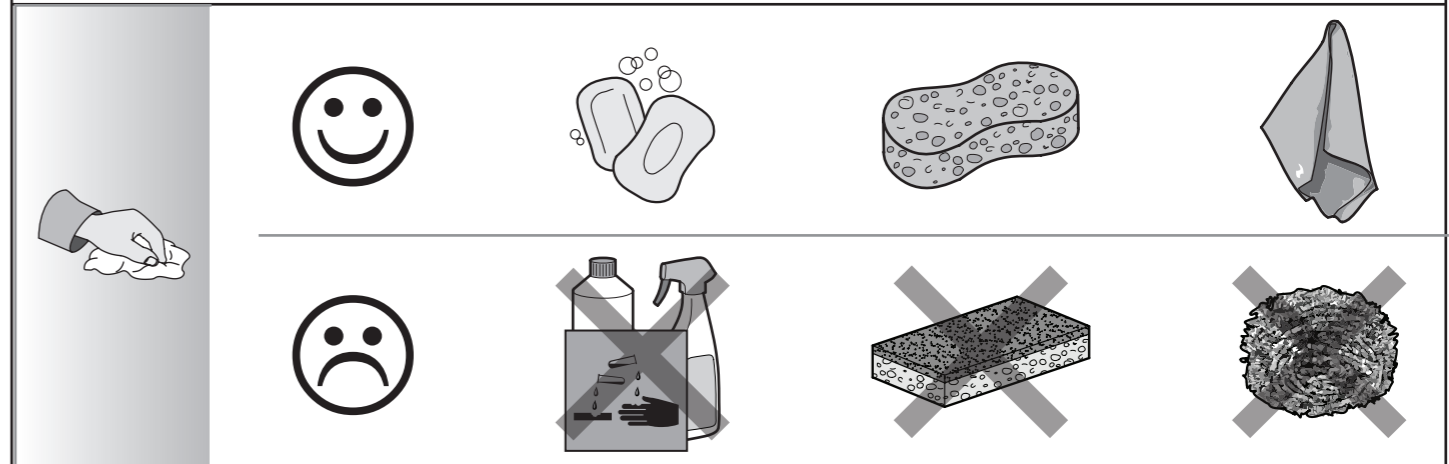

CLEANING INSTRUCTION

	P	Bar	0.5 < 3 < 5.5
	T	°C	< 65