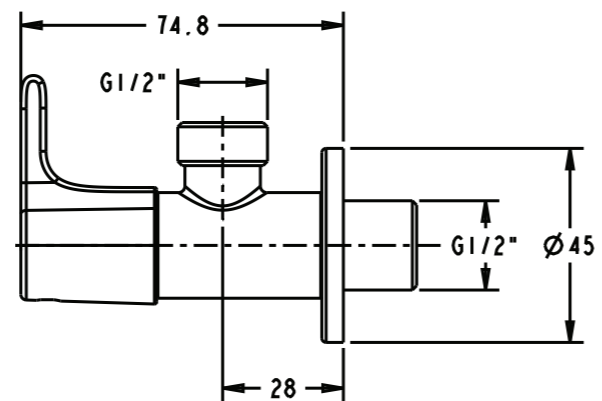

CLEANING INSTRUCTION

	P	Bar	0.5 < 3 < 5.5
	T	°C	< 65

ROUGH-IN DIMENSIONS

80154IN-4-**

80155IN-4-**

80156IN-4-**

ROUGH-IN DIMENSIONS

80158IN-9-**

INSTALLATION