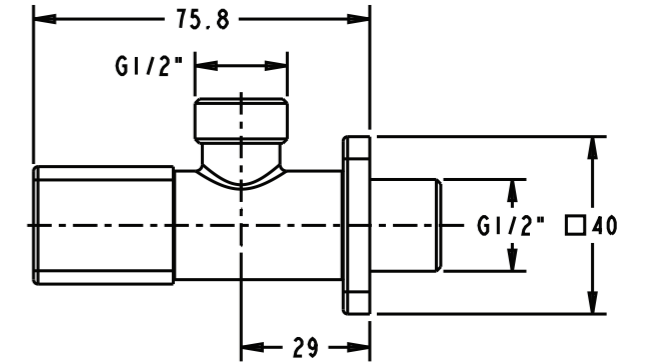

CLEANING INSTRUCTION

	P	Bar	0.5 < 3 < 5.5
	T	°C	< 65

ROUGH-IN DIMENSIONS

80154IN-4-**

80155IN-4-**

80156IN-4-**

ROUGH-IN DIMENSIONS

80158IN-9-**

INSTALLATION