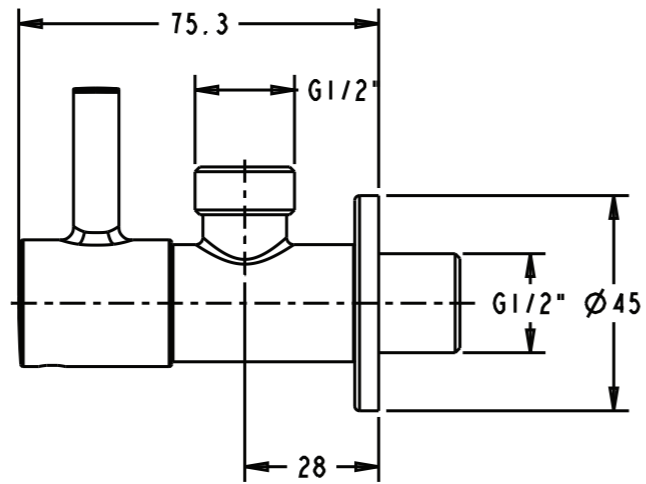

CLEANING INSTRUCTION

	P	Bar	0.5 < 3 < 5.5
	T	°C	< 65

ROUGH-IN DIMENSIONS

80154IN-4-**

80155IN-4-**

80156IN-4-**

ROUGH-IN DIMENSIONS

80158IN-9-**

INSTALLATION