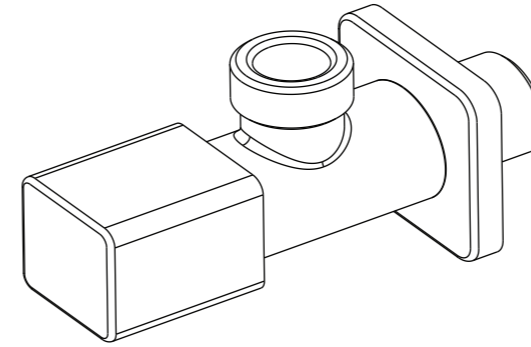

CLEANING INSTRUCTION

	P	Bar	0.5 < 3 < 5.5
	T	°C	< 65

ROUGH-IN DIMENSIONS

80154IN-4-**

80155IN-4-**

80156IN-4-**

ROUGH-IN DIMENSIONS

80158IN-9-**