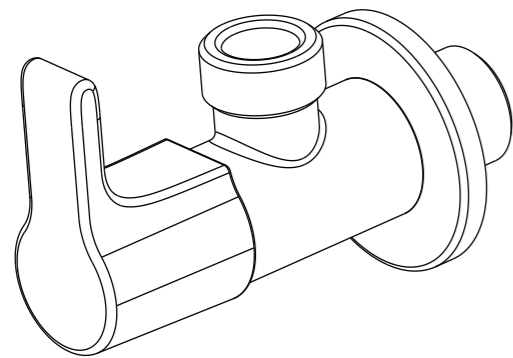

CLEANING INSTRUCTION

	P	Bar	0.5 < 3 < 5.5
	T	°C	< 65

ROUGH-IN DIMENSIONS

80154IN-4-**

80155IN-4-**

80156IN-4-**

ROUGH-IN DIMENSIONS

80158IN-9-**

INSTALLATION