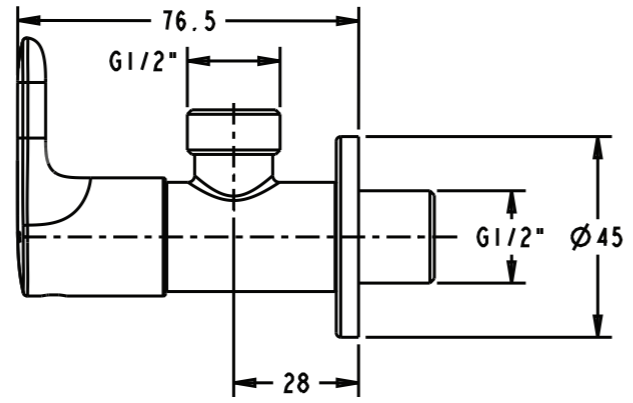

CLEANING INSTRUCTION

	P	Bar	0.5 < 3 < 5.5
	T	°C	< 65

ROUGH-IN DIMENSIONS

80154IN-4-**

80155IN-4-**

80156IN-4-**

ROUGH-IN DIMENSIONS

80158IN-9-**

INSTALLATION