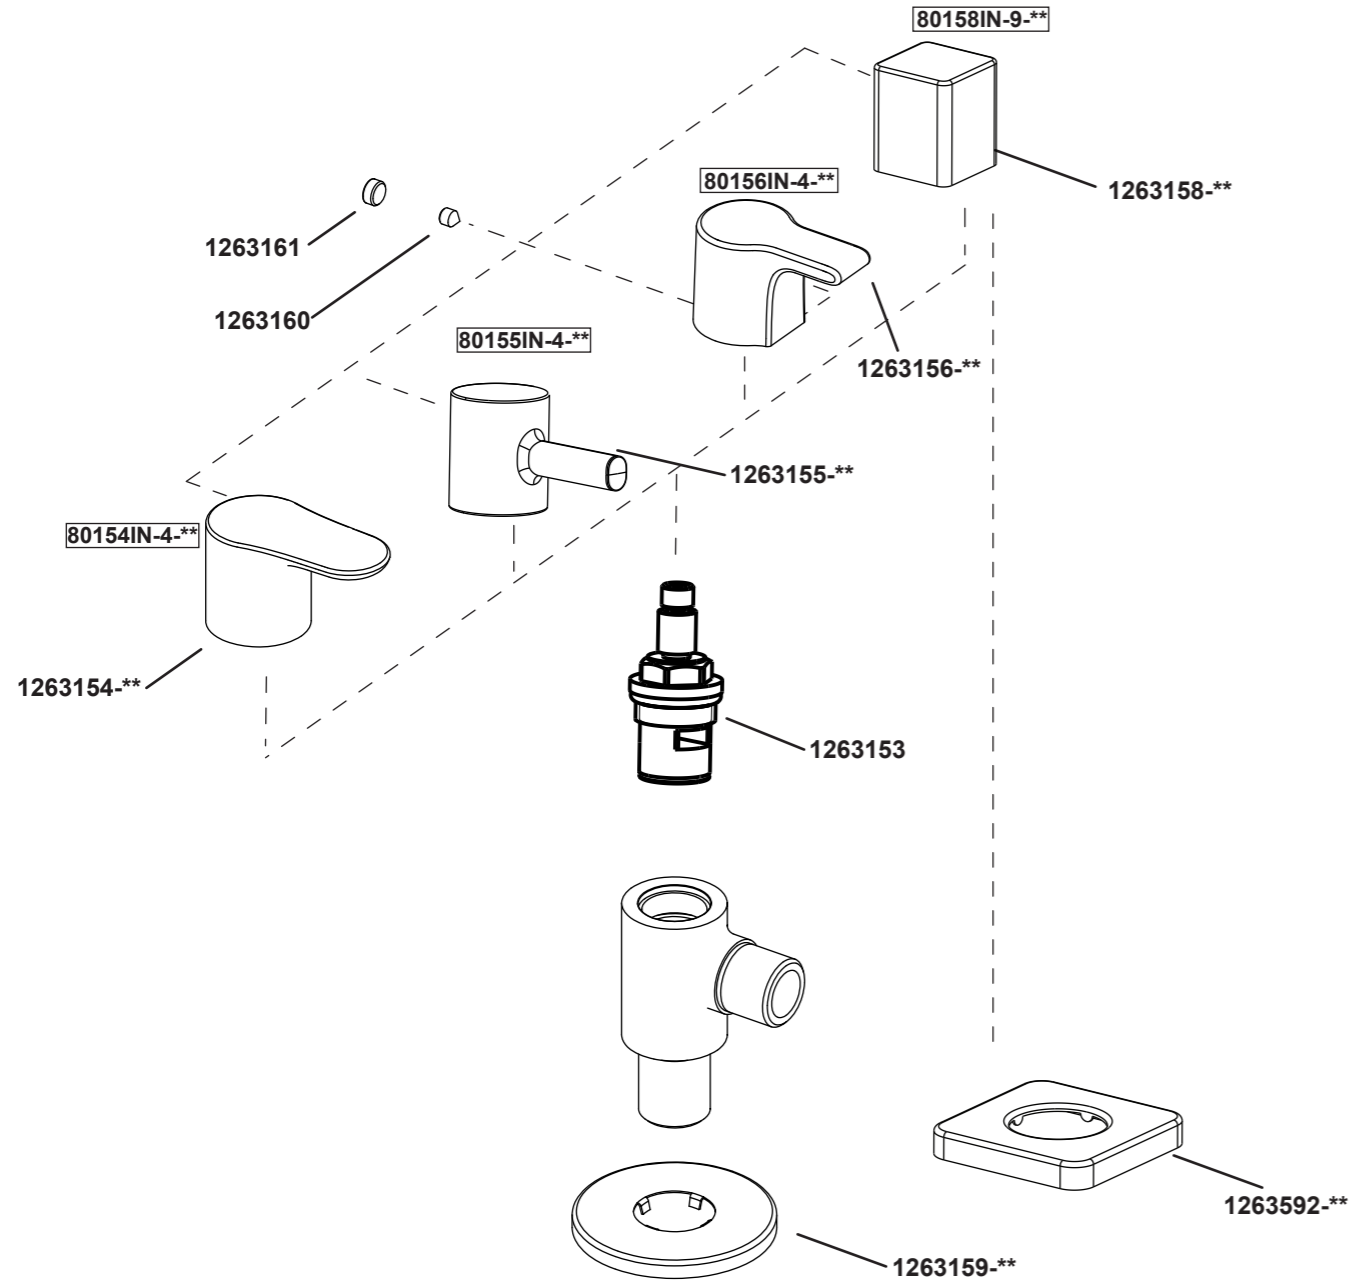

KOHLER®

SERVICABLE PARTS

KOHLER®

IN

Kohler India Corporation Pvt. Ltd.
6th Floor, Office Block, Ambiance Island, NH-8
Gurgaon - 122002, Haryana, India

Customer Care No : 1800 103 2244
(Toll Free) & +91-124-4319685 / 86
Customer Care Email : indiacustomercare@kohler.com
www.kohler.co.in

KOHLER®

INSTALLATION INSTRUCTIONS

- 80154IN-4-** JULY ANGLE VALVE
- 80155IN-4-** CUFF ANGLE VALVE
- 80156IN-4-** SINGULIER ANGLE VALVE
- 80158IN-9-** COMPLEMENTARY ANGLE VALVE

JULY
CUFF
SINGULIER
COMPLEMENTARY

BEFORE YOU BEGIN

All information is based on the latest product information available at the time of publication. Kohler Co. reserves the right to make changes in product characteristics, packaging, or availability at any time without notice.

Please leave these instructions for the consumer. They contain important information.

NOTE:

1. Flush the water supply pipes thoroughly to remove any debris.
2. Observe all local plumbing and building codes.