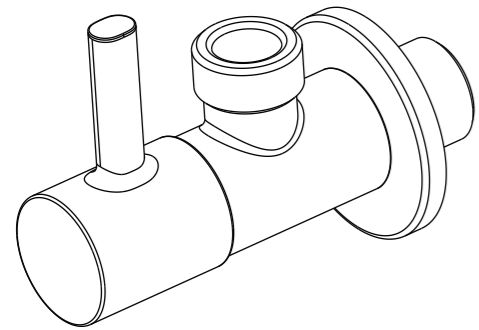

CLEANING INSTRUCTION

	P	Bar	0.5 < 3 < 5.5
	T	°C	< 65

ROUGH-IN DIMENSIONS

80154IN-4-**

80155IN-4-**

80156IN-4-**

ROUGH-IN DIMENSIONS

80158IN-9-**

INSTALLATION