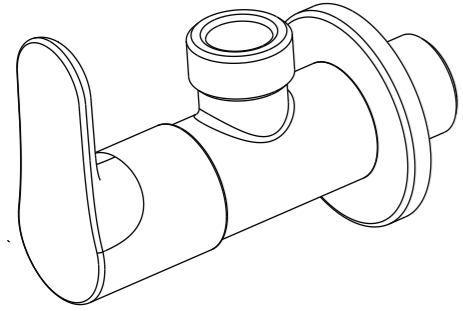

CLEANING INSTRUCTION

	P	Bar	0.5 < 3 < 5.5
	T	°C	< 65

ROUGH-IN DIMENSIONS

80154IN-4-**

80155IN-4-**

80156IN-4-**

ROUGH-IN DIMENSIONS

80158IN-9-**