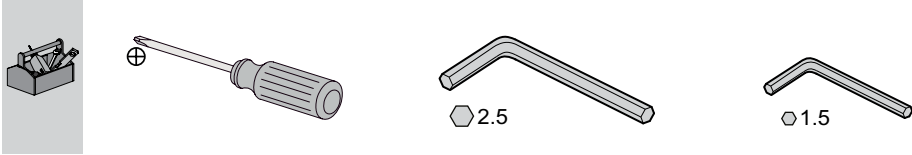

KOHLER

INSTALLATION INSTRUCTIONS

ALEO, ALEO+
AQUA TURBO 360 VALVE TRIMS

77310IN-4FP-**

77311IN-4FP-**

ROUGH-IN DIMENSIONS

77310IN-4FP-**

77311IN-4FP-**

*All dimensions in mm
(only for reference)

TOOLS REQUIRED

INSTALLATION

1

2

3

4

5