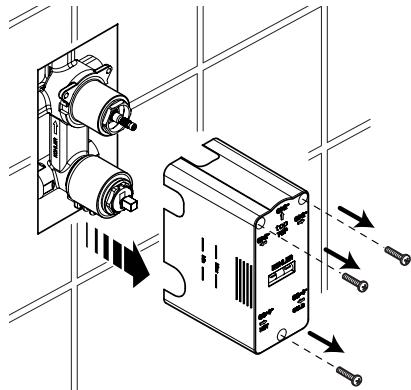

KOHLER

INSTALLATION INSTRUCTIONS

ALEO, ALEO+
AQUA TURBO 360 VALVE TRIMS

77310IN-4FP-**

77311IN-4FP-**

ROUGH-IN DIMENSIONS

77310IN-4FP-**

77311IN-4FP-**

*All dimensions in mm
(only for reference)

TOOLS REQUIRED

INSTALLATION

1

2

3

4

5