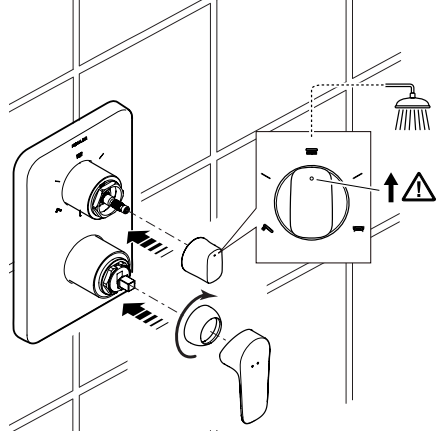

KOHLER

INSTALLATION INSTRUCTIONS

ALEO, ALEO+
AQUA TURBO 360 VALVE TRIMS

77310IN-4FP-**

77311IN-4FP-**

ROUGH-IN DIMENSIONS

77310IN-4FP-**

77311IN-4FP-**

*All dimensions in mm
(only for reference)

TOOLS REQUIRED

INSTALLATION

1

2

3

4

5