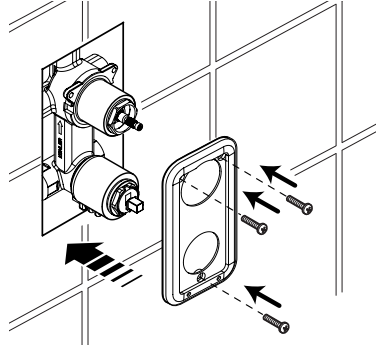

KOHLER

INSTALLATION INSTRUCTIONS

ALEO, ALEO+
AQUA TURBO 360 VALVE TRIMS

77310IN-4FP-**

77311IN-4FP-**

ROUGH-IN DIMENSIONS

77310IN-4FP-**

77311IN-4FP-**

*All dimensions in mm
(only for reference)

TOOLS REQUIRED

INSTALLATION

1

2

3

4

5