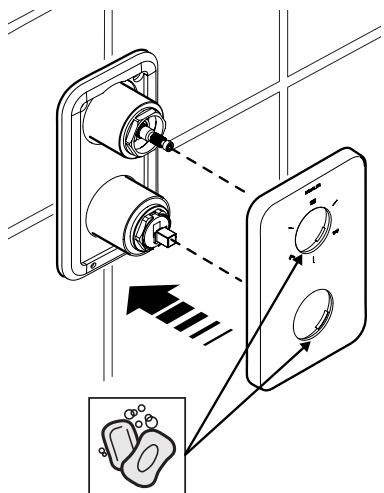

KOHLER

INSTALLATION INSTRUCTIONS

ALEO, ALEO+
AQUA TURBO 360 VALVE TRIMS

77310IN-4FP-**

77311IN-4FP-**

ROUGH-IN DIMENSIONS

77310IN-4FP-**

77311IN-4FP-**

*All dimensions in mm
(only for reference)

TOOLS REQUIRED

INSTALLATION

1

2

3

4

5