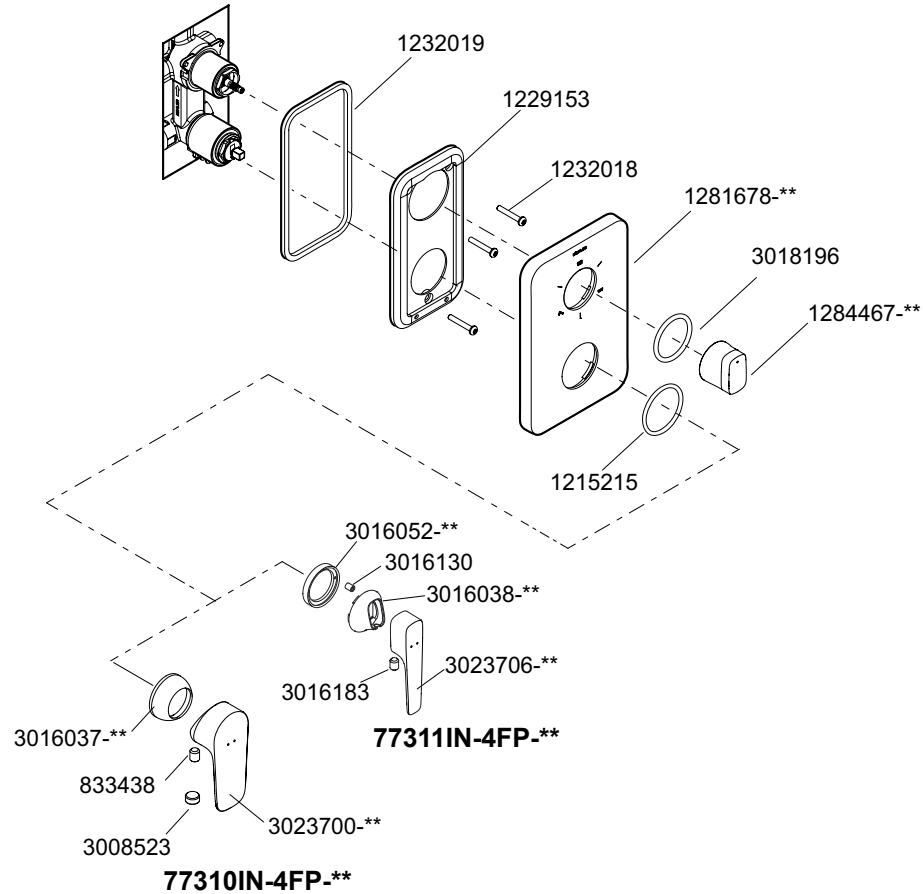

SERVICEABLE PARTS

**-Color code must be specified when ordering.

THE BOLD LOOK
OF **KOHLER**

Kohler India Corporation Pvt. Ltd.
6th Floor, Office Tower, Ambience Island,
NH-8, Gurgaon-122001, Haryana, INDIA.
Customer Care : 1800 103 2244 (Toll Free) &
+91-124-4319685 / 86
Email : indiacustomer@kohler.com
Website: www.kohler.co.in

All information is based on the latest product information available at the time of publication. Kohler Co. reserves the right to make changes in product characteristics, packaging or availability at any time without notice.

KOHLER