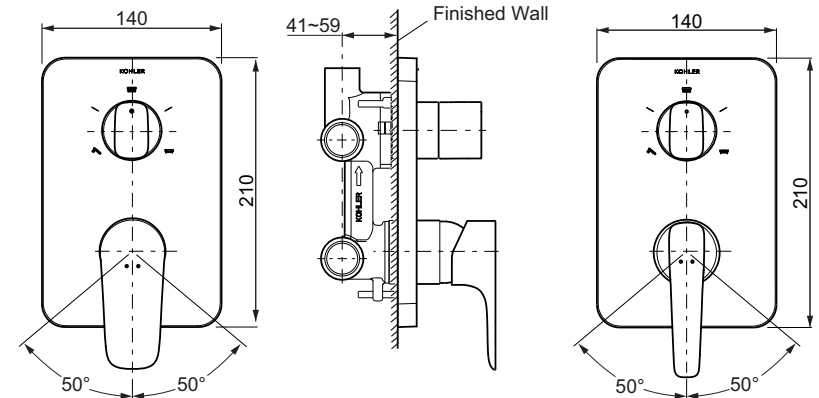

KOHLER

INSTALLATION INSTRUCTIONS

ALEO, ALEO+
AQUA TURBO 360 VALVE TRIMS

77310IN-4FP-**

77311IN-4FP-**

ROUGH-IN DIMENSIONS

77310IN-4FP-**

77311IN-4FP-**

*All dimensions in mm
(only for reference)

TOOLS REQUIRED

INSTALLATION

1

2

3

4

5