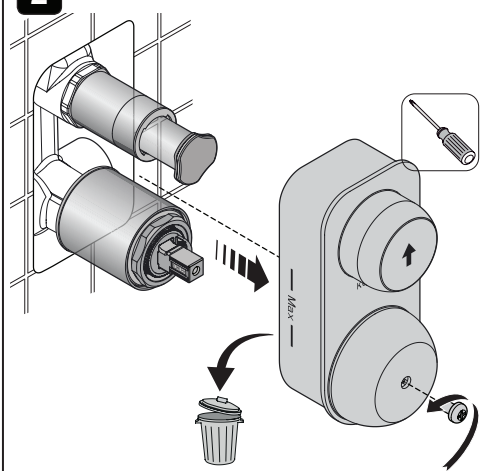

26045IN-4FP-**
AT230 RECESSED
BATH & SHOWER TRIM

ROUGH-IN DIMENSIONS (in mm)

TOOLS REQUIRED

INSTALLATION INSTRUCTIONS

1

2

3

4