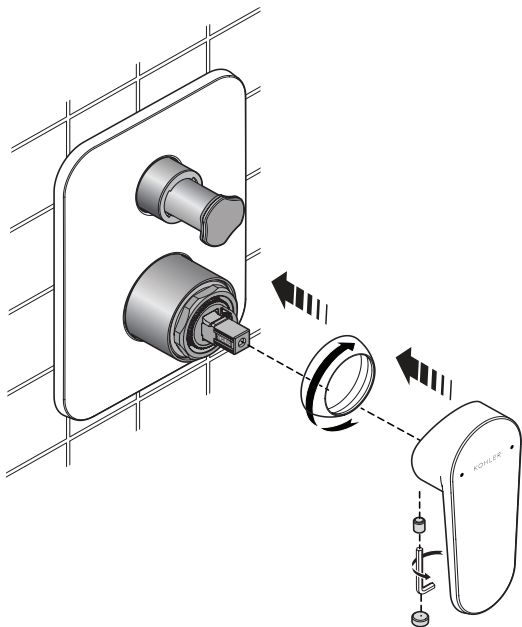

26045IN-4FP-**
AT230 RECESSED
BATH & SHOWER TRIM

ROUGH-IN DIMENSIONS (in mm)

TOOLS REQUIRED

INSTALLATION INSTRUCTIONS

1

2

3

4