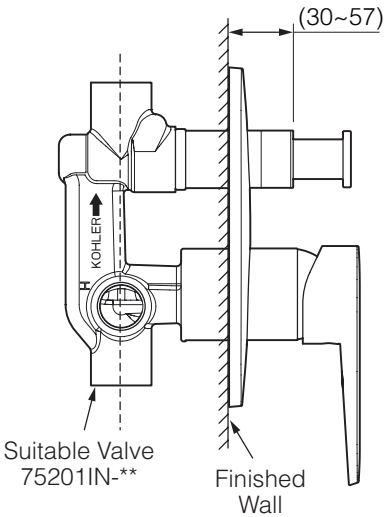

26045IN-4FP-**
AT230 RECESSED
BATH & SHOWER TRIM

ROUGH-IN DIMENSIONS (in mm)

TOOLS REQUIRED

INSTALLATION INSTRUCTIONS

1

2

3

4