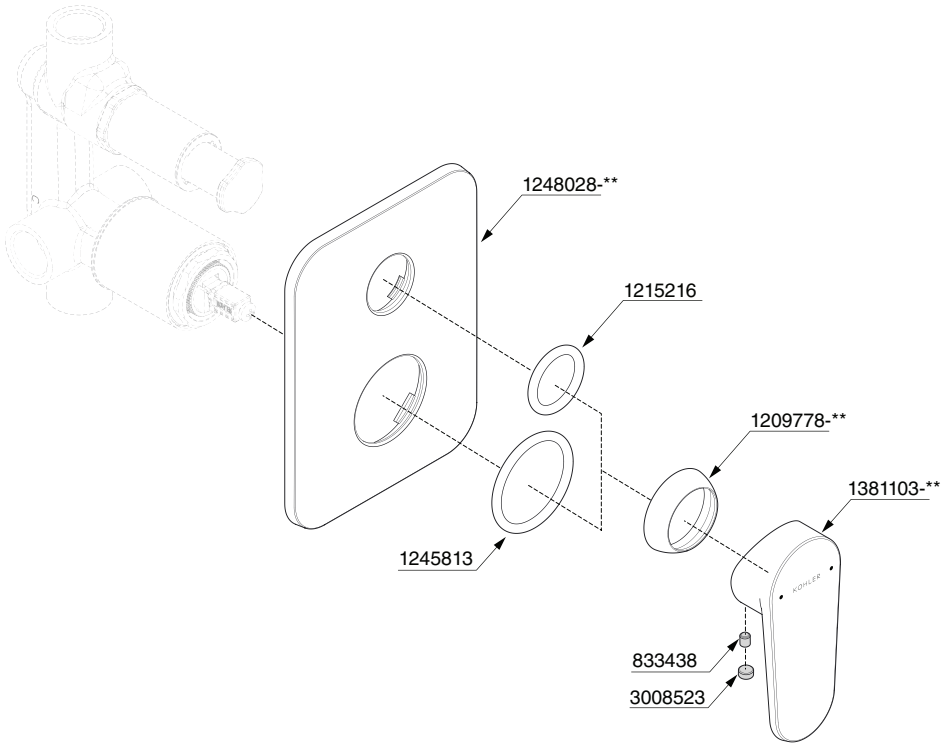

SERVICE PARTS

**.-Finish code must be specified when ordering.