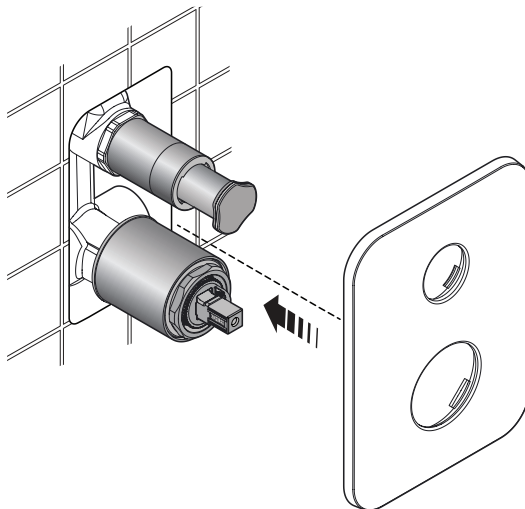

26045IN-4FP-**
AT230 RECESSED
BATH & SHOWER TRIM

ROUGH-IN DIMENSIONS (in mm)

TOOLS REQUIRED

INSTALLATION INSTRUCTIONS

1

2

3

4