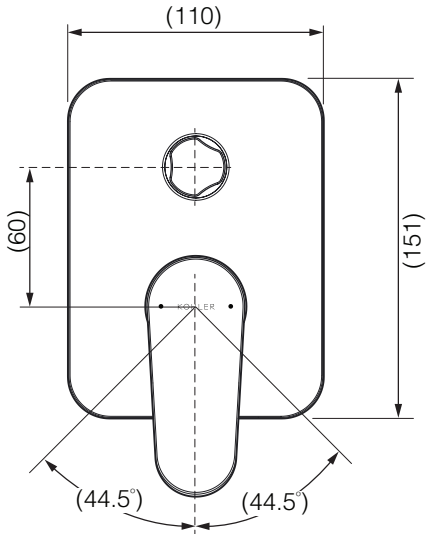

26045IN-4FP-**
AT230 RECESSED
BATH & SHOWER TRIM

ROUGH-IN DIMENSIONS (in mm)

TOOLS REQUIRED

INSTALLATION INSTRUCTIONS

1

2

3

4