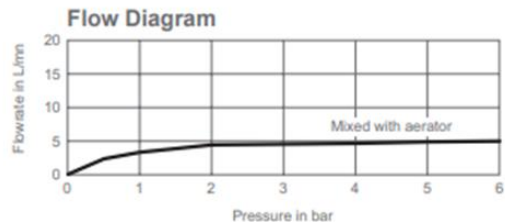

Kumin

SINGLE-HOLE BIDET FAUCET WITH LEVER HANDLE

99456D-CP

Kumin brings easy function and sleek style into any bathroom, combining single-handle control with modern design to create an eye-catching faucet.

Design	KUMIN
Codes	99456D-CP
Finish	Polished Chrome (CP)
Drain	Included Pop up drain
Installation type	Single Control
Flow rate	5.1 LPM at 4.1 bars
Dimensions	Reach: 99 mm, Height 160 mm
Features	- KOHLER ceramic disc valves exceed industry longevity standards for a lifetime of durable performance - KOHLER finishes resist corrosion and tarnishing, exceeding industry durability

Technical Layout & Flow Graph