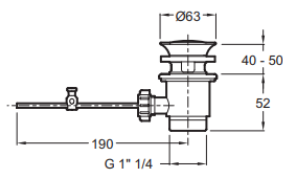

### SINGLE-HOLE BIDET FAUCET WITH LEVER HANDLE

99456D-CP

Kumin brings easy function and sleek style into any bathroom, combining single-handle control with modern design to create an eye-catching faucet.

Design	KUMIN
Codes	99456D-CP
Finish	Polished Chrome (CP)
Drain	Included Pop up drain
Installation type	Single Control
Flow rate	5.1 LPM at 4.1 bars
Dimensions	Reach: 99 mm, Height 160 mm
Features	<ul style="list-style-type: none"><li>- KOHLER ceramic disc valves exceed industry longevity standards for a lifetime of durable performance</li><li>- KOHLER finishes resist corrosion and tarnishing, exceeding industry durability</li></ul>

#### Technical Layout & Flow Graph

**KOHLER®**

**Kumin**

SINGLE-HOLE BIDET FAUCET WITH LEVER HANDLE

99456D-CP

---

Kohler Co. reserves the right to make revisions without notice to product specifications.  
For more information, please refer [www.me.kohler.com](http://www.me.kohler.com) or mail at  
[contact.middleeast@kohler.com](mailto:contact.middleeast@kohler.com)