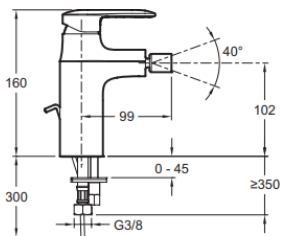

### SINGLE-HOLE BIDET FAUCET WITH LEVER HANDLE

99456D-CP

Kumin brings easy function and sleek style into any bathroom, combining single-handle control with modern design to create an eye-catching faucet.

Design	KUMIN
Codes	99456D-CP
Finish	Polished Chrome (CP)
Drain	Included Pop up drain
Installation type	Single Control
Flow rate	5.1 LPM at 4.1 bars
Dimensions	Reach: 99 mm, Height 160 mm
Features	<ul style="list-style-type: none"><li>- KOHLER ceramic disc valves exceed industry longevity standards for a lifetime of durable performance</li><li>- KOHLER finishes resist corrosion and tarnishing, exceeding industry durability</li></ul>

#### Technical Layout & Flow Graph

**KOHLER®**

**Kumin**

SINGLE-HOLE BIDET FAUCET WITH LEVER HANDLE

99456D-CP

---

Kohler Co. reserves the right to make revisions without notice to product specifications.  
For more information, please refer [www.me.kohler.com](http://www.me.kohler.com) or mail at  
[contact.middleeast@kohler.com](mailto:contact.middleeast@kohler.com)