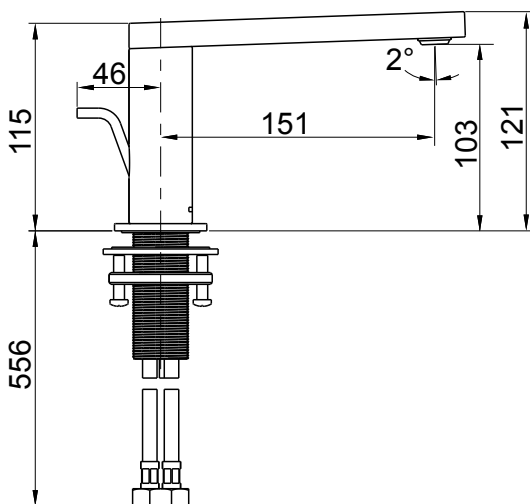

Composed

Single-Handle Bathroom Sink Faucet with Lever Handle

K-73167T-4E2-CP

Description

Timeless and deliberate, the Composed collection embodies the beautifully understated elements of minimalist design. By eliminating unnecessary details, the collection is designed to elicit an emotional response with its stark, refined beauty.

Model	K-73167T-4E2-CP/AF/BV	K-73167T-4-2MB
Finish	Polished Chrome (CP), French Gold (AF) Brushed Bronze (BV)	Vibrant Brushed Moderne Brass (2MB)
Flow rate	4 lpm at 4.1 bars	7.2 lpm at 4.1 bars
Connection Type	G 1/2"	
Installation type	Deck- or Counter-Mount	
Dimensions	Reach 151 mm, Height 121 mm	
Features	<ul style="list-style-type: none"> - Life-50™ Tested for 50 years of use, Kohler's cartridge has near diamond hardness - Life-Bright™ Resists corrosion; Kohler Chrome have 3 layers of coating - Complies with SASO – WEL 73167T-4E2-CP/AF/BV 	
Included	Pop-up drain with metal tailpiece	

Technical drawing

K-73167T-4E2-CP/AF/BV

K-73167T-4-2MB