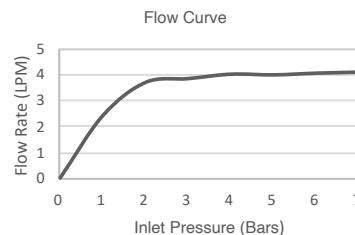

K-73167T-4E2-CP/AF/BV

K-73167T-4-2MB