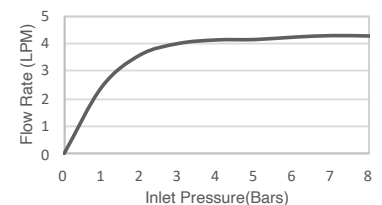

K-73060T-4E2-AF/BV

Flow Curve

K-73060T-4-CP/2MB