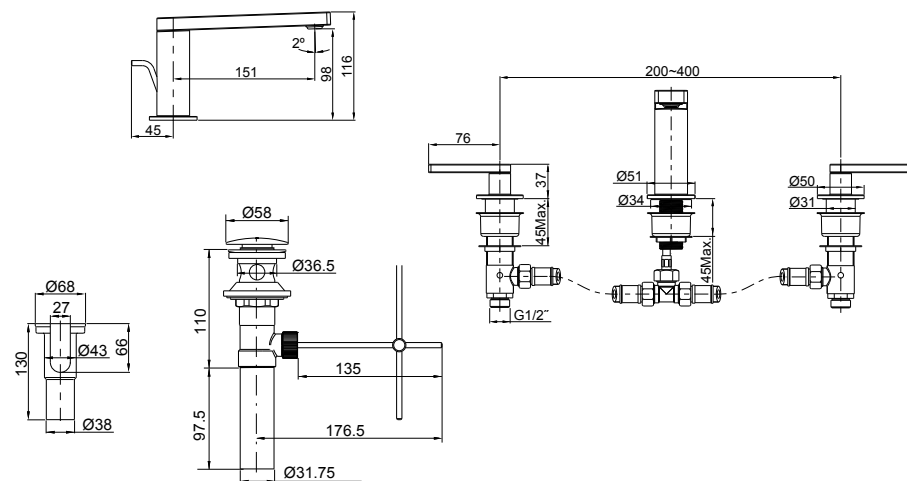

Composed

Widespread Bathroom Sink Faucet with Lever Handles

K-73060T-4-CP

Description

Timeless and deliberate, the Composed collection embodies the beautifully understated elements of minimalist design. By eliminating unnecessary details, the collection is designed to elicit an emotional response with its stark, refined beauty.

Model	K-73060T-4E2-AF/BV	K-73060T-4-CP/2MB
Finish	French Gold (AF) Brushed Bronze (BV)	Chrome Finished (CP), Vibrant Brushed Moderne Brass (2MB)
Flow rate	4 lpm at 4.1 bars	7.2 lpm at 4.1 bars
Connection Type	G 1/2"	
Installation type	Deck Mount	
Dimensions	Reach 151 mm, Height 116 mm	
Features	<ul style="list-style-type: none"> - Life-50™ Tested for 50 years of use, Kohler's cartridge has near diamond hardness - Life-Bright™ Resists corrosion; Kohler Chrome have 3 layers of coating - SASO Complies-WEL for 73060T-4E2-AF/BV 	
Finishes	- K-73060T-9ACH-BV with Amber Handle	
Additional	- K-73060T-9GCH-TT with Grey Handle	
Included	Pop Up Drain	

Technical drawing

K-73060T-4E2-AF/BV

Flow Curve

K-73060T-4-CP/2MB

Flow Curve