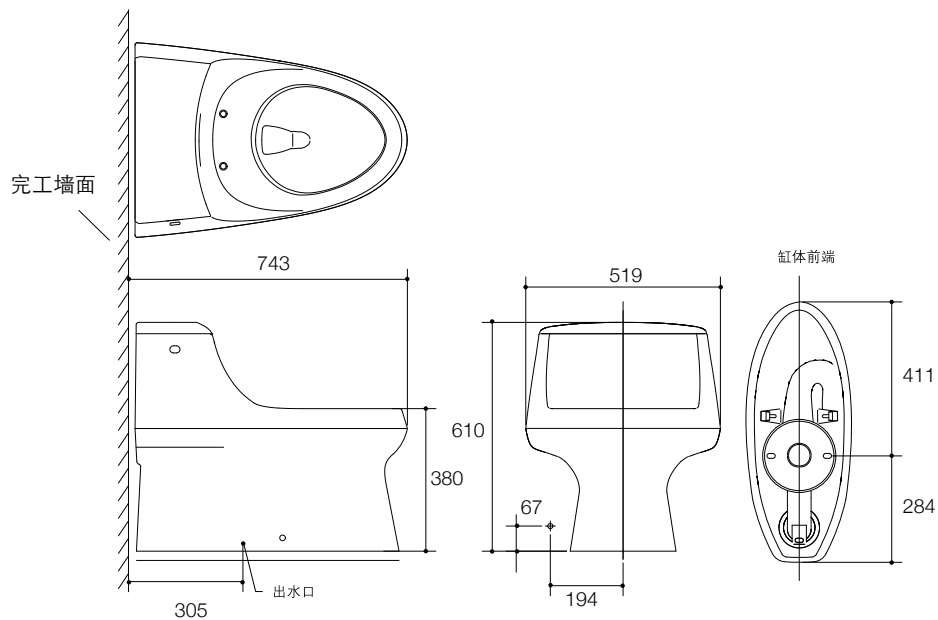

San Raphael™

One-piece Toilet

K-3722T-0

CLASS FIVE™
KOHLER

4.8 L

Description

This San Raphael one-piece toilet features a low-profile silhouette with a sleek apron skirted design that makes for easy cleaning. The elongated bowl adds extra comfort. This toilet's high-efficiency Class Five Single Flushing System provides significant water savings. Quick-Release™ hinges allow seat to be unlatched from toilet for easy removal and convenient cleaning; no tools required.

Model	K-3722T-0
Dimension	W 519, D 743, H 610mm
Rough in	S TRAP 305mm
Liters per flush	4.8 L
Material used	Vitreous China
Available colors	White (0)
Test standard	A112.19.2-2013
Included	Quiet Close Seat (K-4195T-0) Floor Mounting kit , P/N K-1072240 Floor Mounting Kit (plastic Trap) , P/N K-1156481 Trap P/N K-1129010 Fixing bolt & cap not included

Can be paired with

Compatible with C3 150 and C3 050 Electronic Bidet Seat

Technical drawing

K-3722T