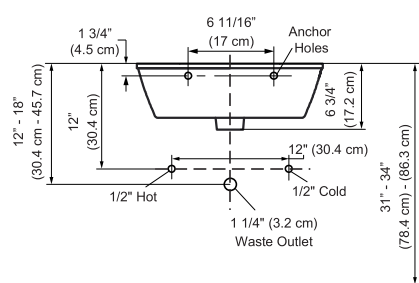

Span

Wall-Mount Round Bathroom Sink

K-31458IN-0

Description

Span Bathroom Collection Works Well in Contemporary Environment and its pure geometric approaches to straight-line toilet with warm and humanist details. It is soft to touch and has no sharp edges or corners whilst maintaining its geometric origins.

Model	K-31458IN-0
Dimension	W 482, D 466, H 172 mm
Available Colors	White (0)
Material	Vitreous china
Installation	Wall-Mount
Test Standard	ASME A112.19.2M
Features	- Single Faucet hole and with overflow drain - Compatible Half and Full Ped available

Required parts

1223187 Mounting kit

Can be paired with

Bottle Trap: K-9071T-CP or K-9033T-* | Full pedestal K-2019IN-0 | Half pedestal K-11340IN-0

Technical drawing

Full-Pedestal Lavatory

25317IN-0