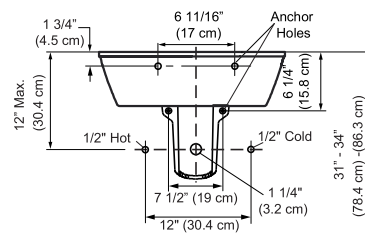

Model	K-31458IN-0
Dimension	W 482, D 466, H 172 mm
Available Colors	White (0)
Material	Vitreous china
Installation	Wall-Mount
Test Standard	ASME A112.19.2M
Features	- Single Faucet hole and with overflow drain - Compatible Half and Full Ped available

Required parts

1223187 Mounting kit

Can be paired with

Bottle Trap: K-9071T-CP or K-9033T-* | Full pedestal K-2019IN-0 | Half pedestal K-11340IN-0

Technical drawing

Wall Mount Lavatory Installation

Half-Pedestal Lavatory

Full-Pedestal Lavatory

25317IN-0