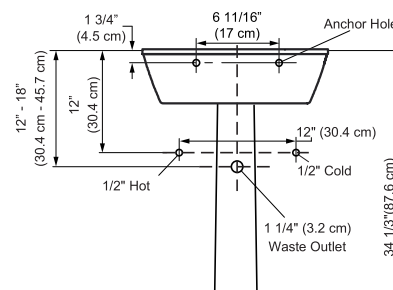

Full-Pedestal Lavatory

25317IN-0