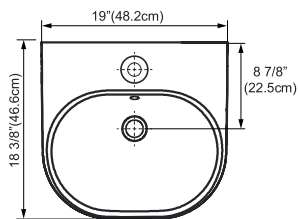

Model	K-31458IN-0
Dimension	W 482, D 466, H 172 mm
Available Colors	White (0)
Material	Vitreous china
Installation	Wall-Mount
Test Standard	ASME A112.19.2M
Features	- Single Faucet hole and with overflow drain - Compatible Half and Full Ped available

Required parts

1223187 Mounting kit

Can be paired with

Bottle Trap: K-9071T-CP or K-9033T-* | Full pedestal K-2019IN-0 | Half pedestal K-11340IN-0

Technical drawing

Wall Mount Lavatory Installation

Half-Pedestal Lavatory

Full-Pedestal Lavatory

25317IN-0