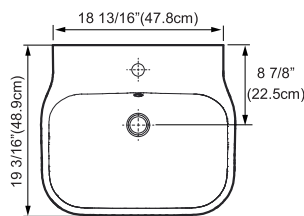

Model	K-25317IN-0
Dimension	W 545, D 489, H 172 mm
Available Colors	White (0)
Material	Vitreous china
Installation	Wall-Mount
Test Standard	ASME A112.19.2M
Features	- Single Hole faucet and Overflow drain

Required parts

Installation included Basin Clamps 1223187-MOUNTING KIT-8703/ 2018/ 5583

Can be paired with

Bottle Trap:K-9071T-CP or K-9033T-* | Half pedestal K-11340IN-0

Technical drawing

Wall Mount Lavatory Installation

Half-Pedestal Lavatory

Full-Pedestal Lavatory