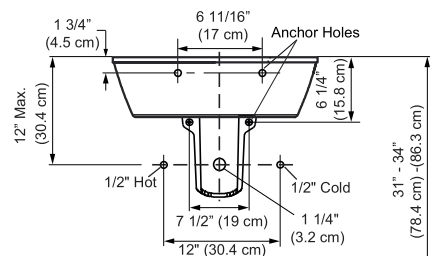

Model	K-25317IN-0
Dimension	W 545, D 489, H 172 mm
Available Colors	White (0)
Material	Vitreous china
Installation	Wall-Mount
Test Standard	ASME A112.19.2M
Features	- Single Hole faucet and Overflow drain

Required parts

Installation included Basin Clamps 1223187-MOUNTING KIT-8703/ 2018/ 5583

Can be paired with

Bottle Trap:K-9071T-CP or K-9033T-* | Half pedestal K-11340IN-0

Technical drawing

Wall Mount Lavatory Installation

Half-Pedestal Lavatory

Full-Pedestal Lavatory