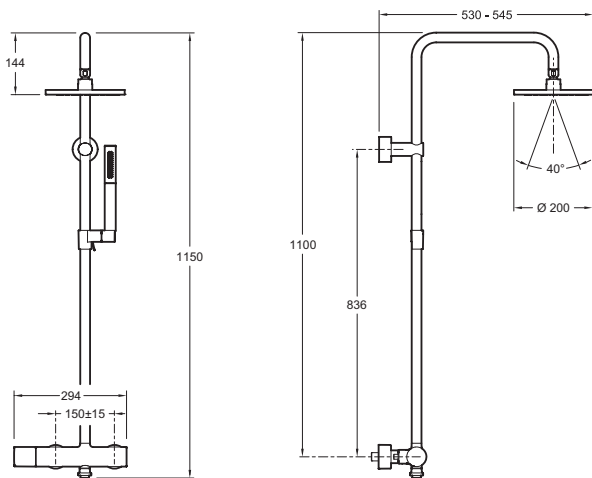

Shower column with round showerhead 15370D

Collection: TOOBI

Finish*:

CP - Polished
Chrome

Main features:

Features

- Weight: 7 kg
- Round showerhead Ø 20 cm
- Toobi single control mixer
- Smooth, anti-twist metal look hose
- Flow rate: showerhead 10 l/min, handshower 9 l/min
- Installation: Wall-mount
- Shift Ellipse handshower
- Discretely positioned diverter
- Cold body scald protection

Technical drawing

Product Specification: Shower column with round showerhead. 15370D. Collection: TOOBI. Weight: 7 kg. Installation: Wall-mount. Round showerhead Ø 20 cm. Shift Ellipse handshower. Toobi single control mixer. Discretely positioned diverter. Smooth, anti-twist metal look hose. Cold body scald protection. Flow rate: showerhead 10 l/min, handshower 9 l/min.