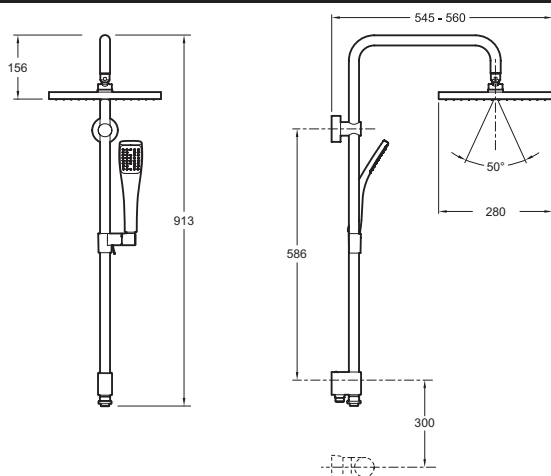

Shower column with square showerhead 11716D

Collection: E0

Finish*:

CP - Polished Chrome

Main features:

Features

- **Weight:** 6.2 kg
- **Flow rate:** 11 l/min
- **ABS showerhead :** 280 x 280 mm (flow : 11 L/min)
- **Anti-scale E0 Small handshower** (flow rate: 10 L/min)
- **Installation:** Wall-mount
- **Shower column with square showerhead**
- **Discretely positionned diverter**
- **2 smooth metal look hoses**

Technical drawing

Product Specification: Shower column with square showerhead. 11716D. Collection: E0. Weight: 6.2 kg. Installation: Wall-mount. Flow rate: 11 l/min. Shower column with square showerhead. ABS showerhead : 280 x 280 mm (flow : 11 L/min). Discretely positionned diverter. Anti-scale E0 Small handshower (flow rate: 10 L/min). 2 smooth metal look hoses.